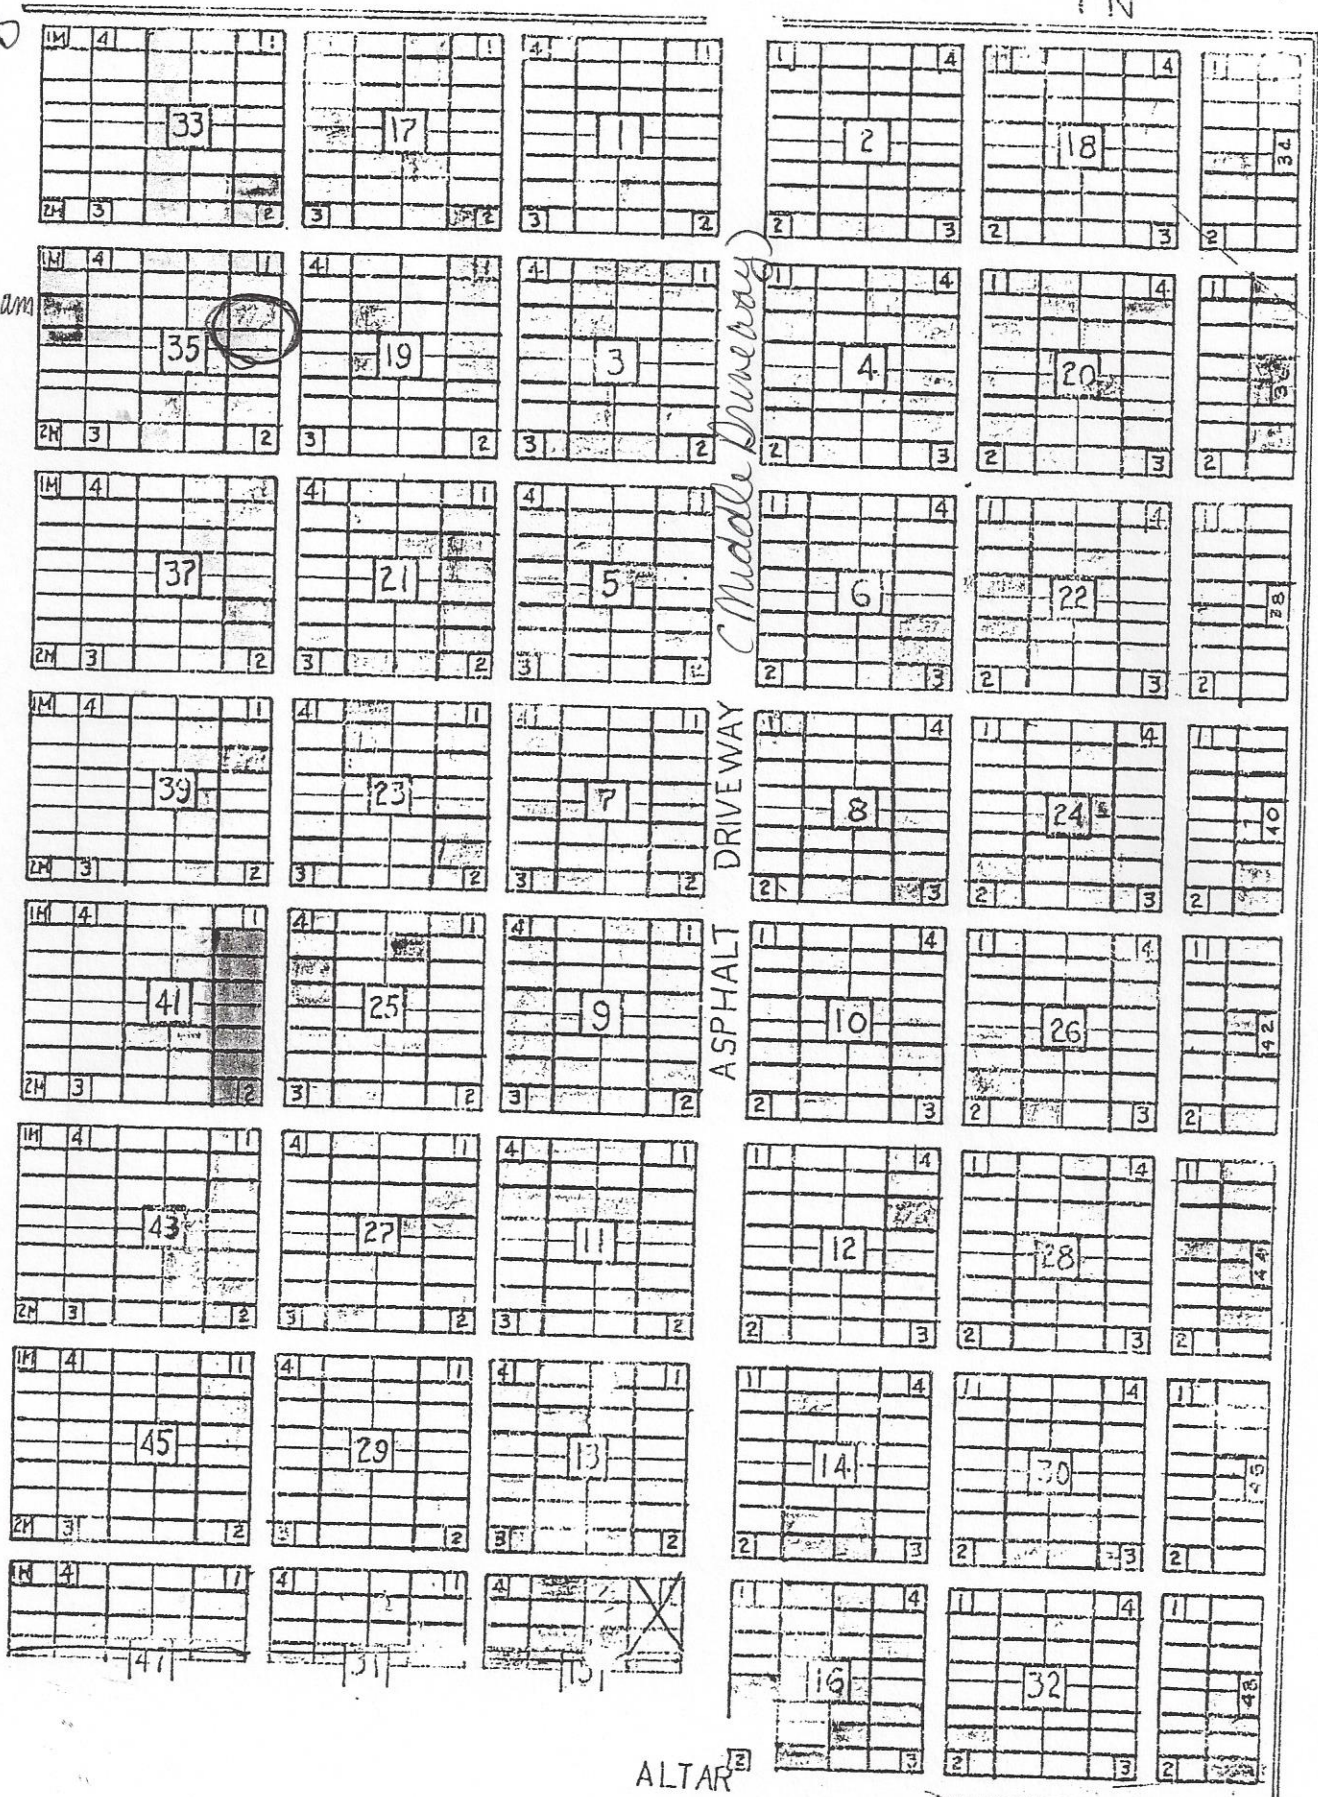

ERIE ROAD

ERIE ROAD FN

West
Driveway

Mary & William
Maxon
Block 35
Lot 1
C+D

ALTAR

PUMP

BLDG.

50