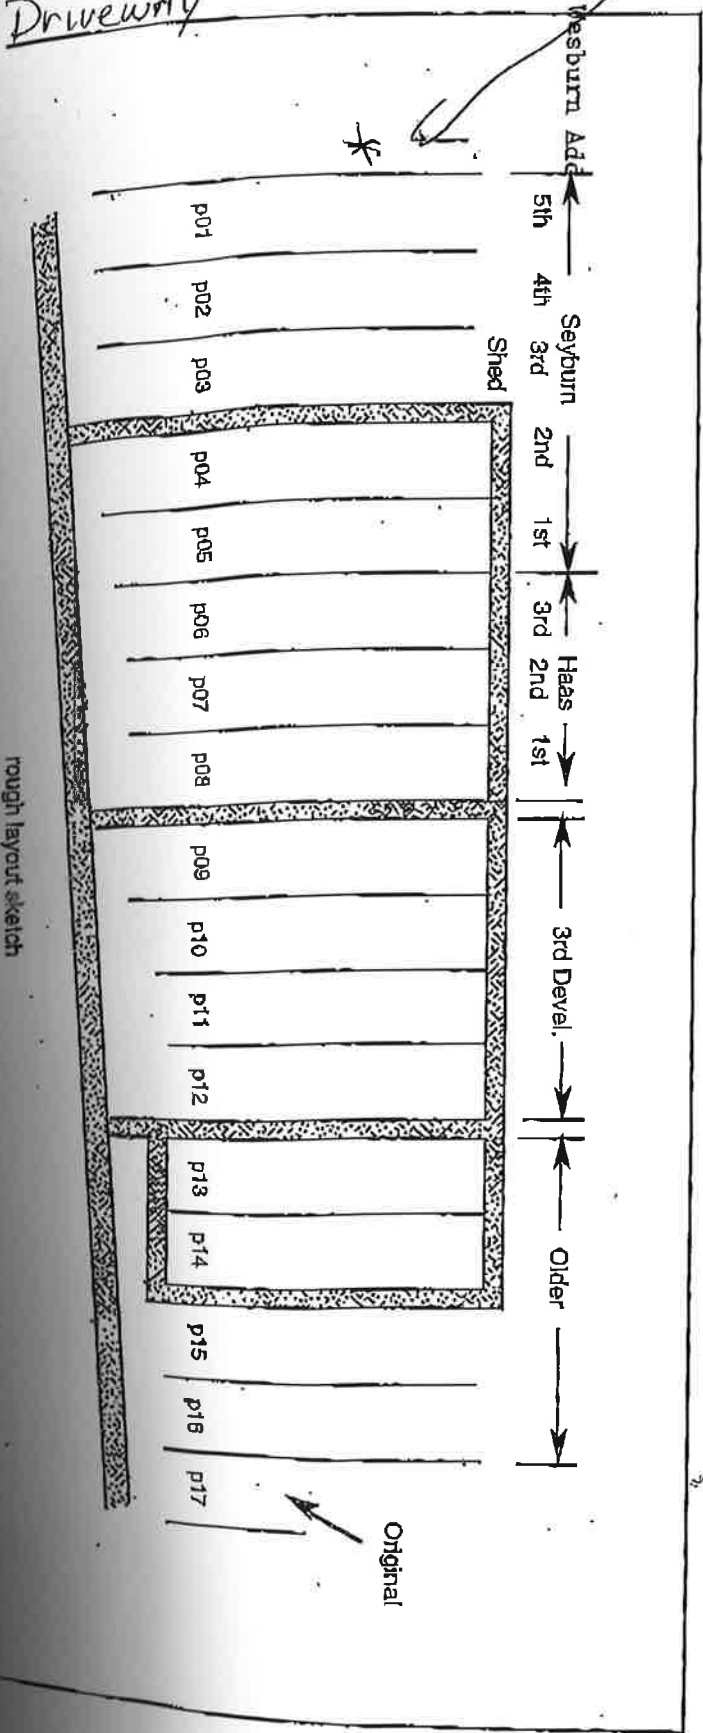

Driveway

Bastic

rough layout sketch

Layout & Index of
Riverside Cemetery
 South Rockwood, Monroe Co., MI.
 (approx 2600 names)

Tuesday, November 04, 1997

Updated 4/23