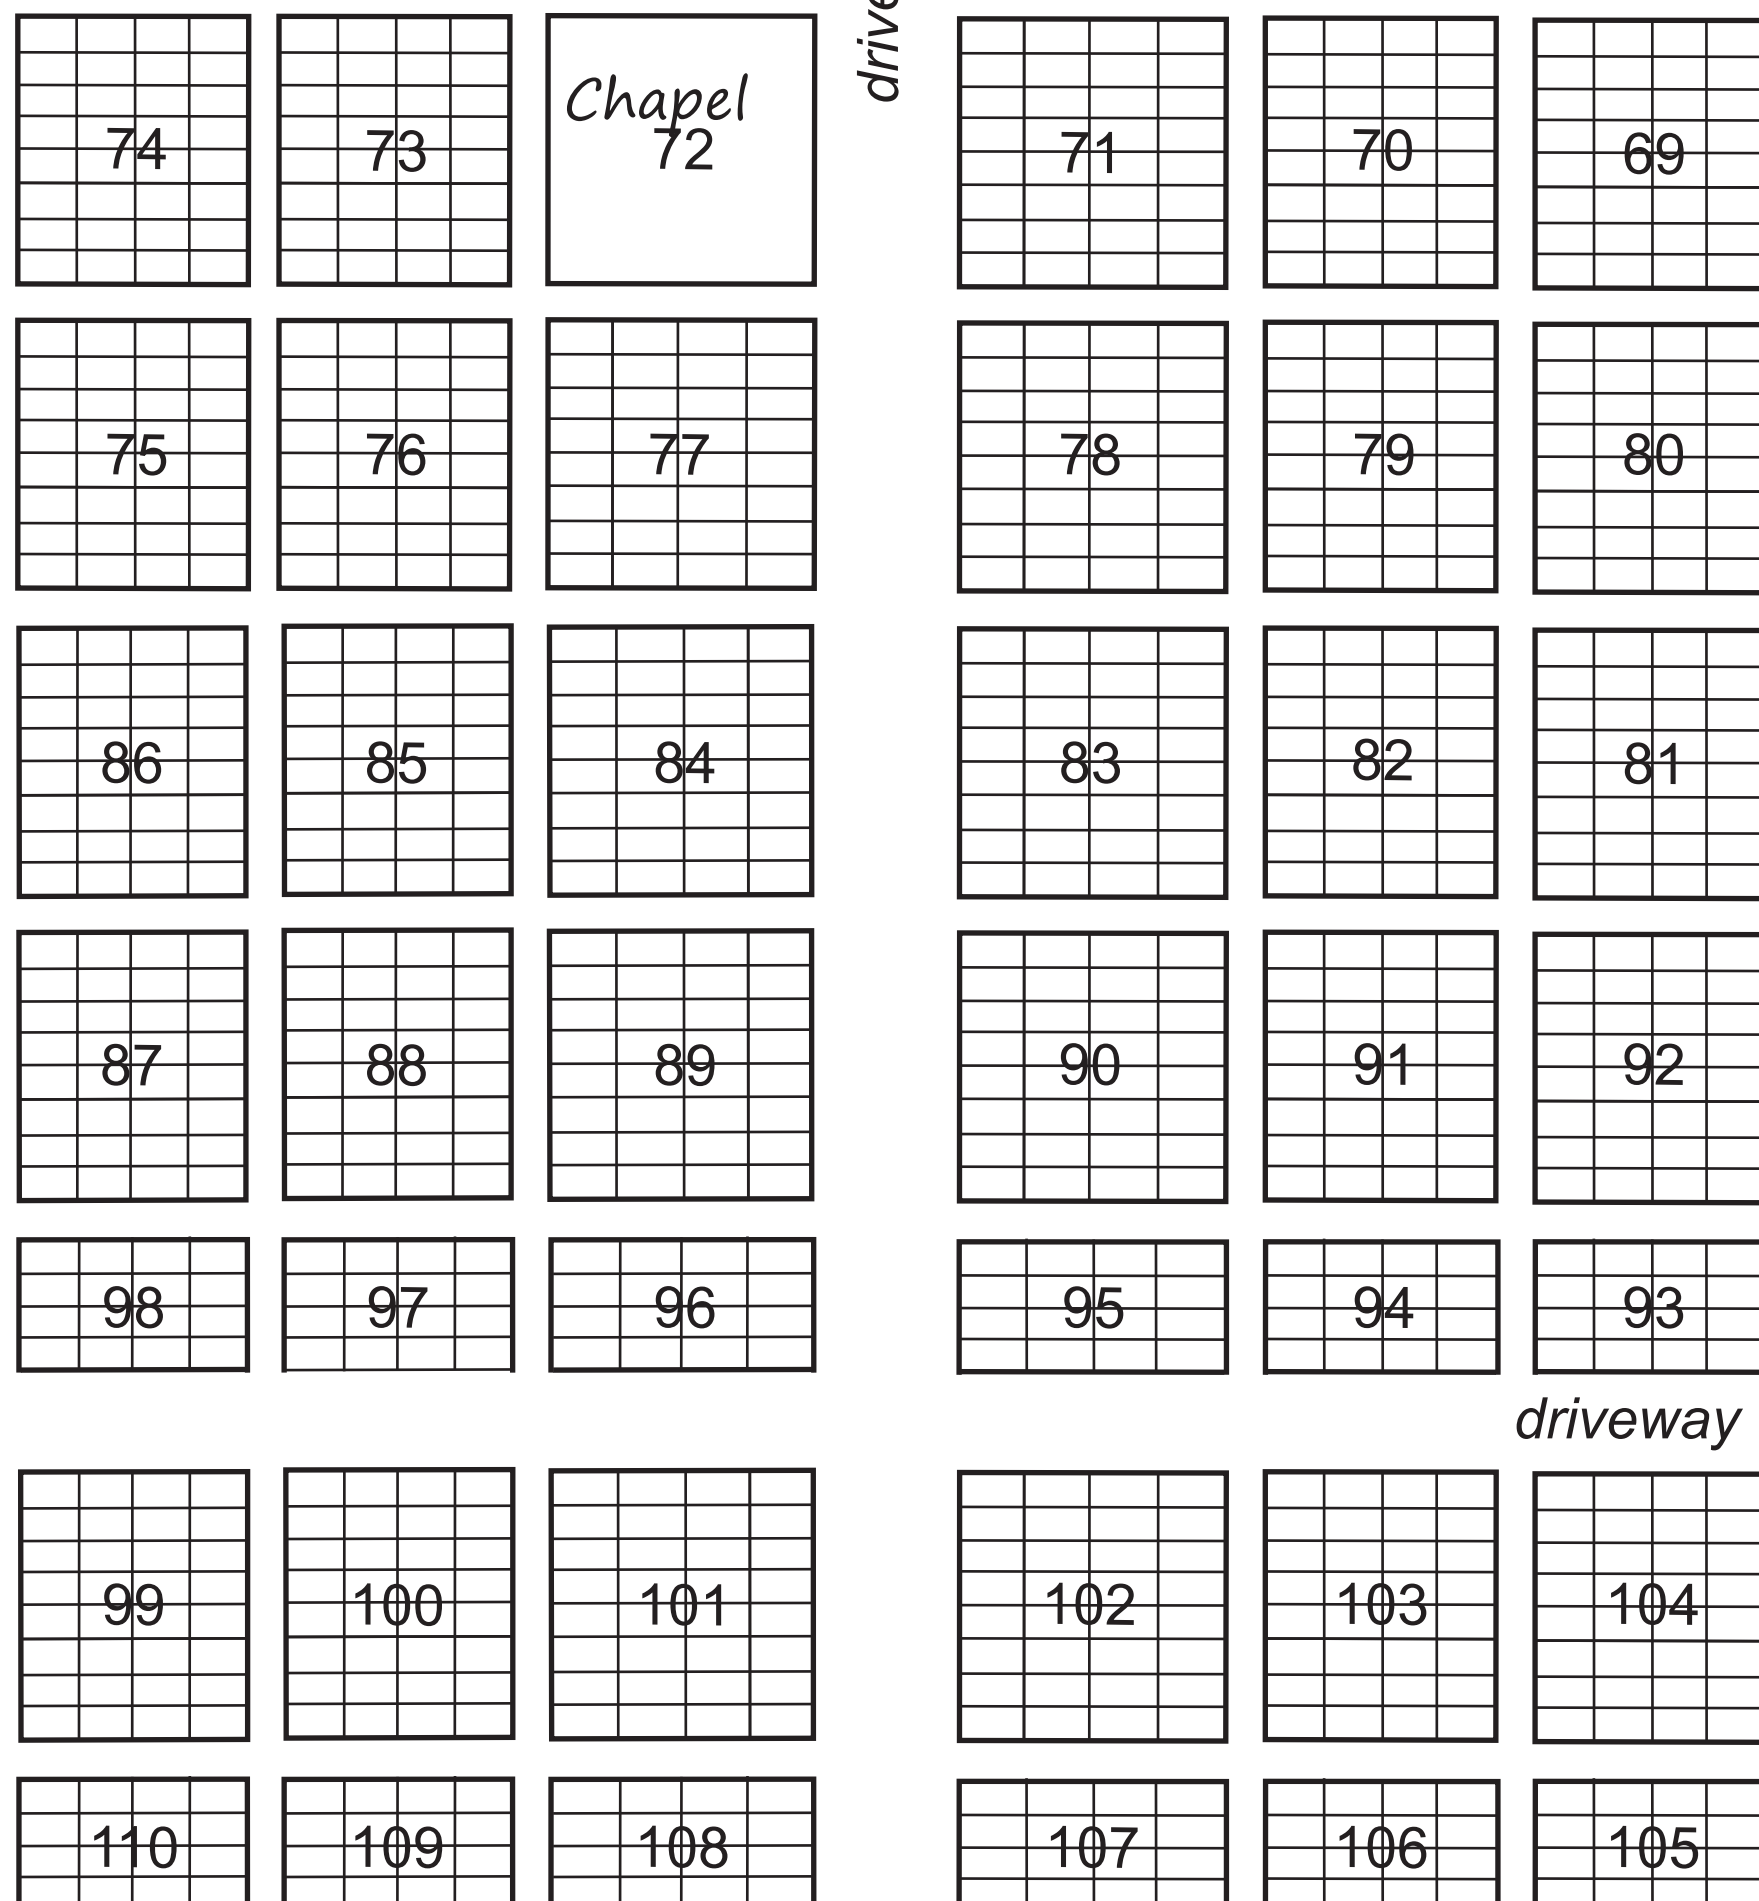

Pine Hill Cemetery - Fruitport Michigan

E. Pontaluna Rd - Edgewood Rd

S. Brooks Rd

driveway

driveway

driveway

driveway

S. Brooks Rd

driveway

driveway