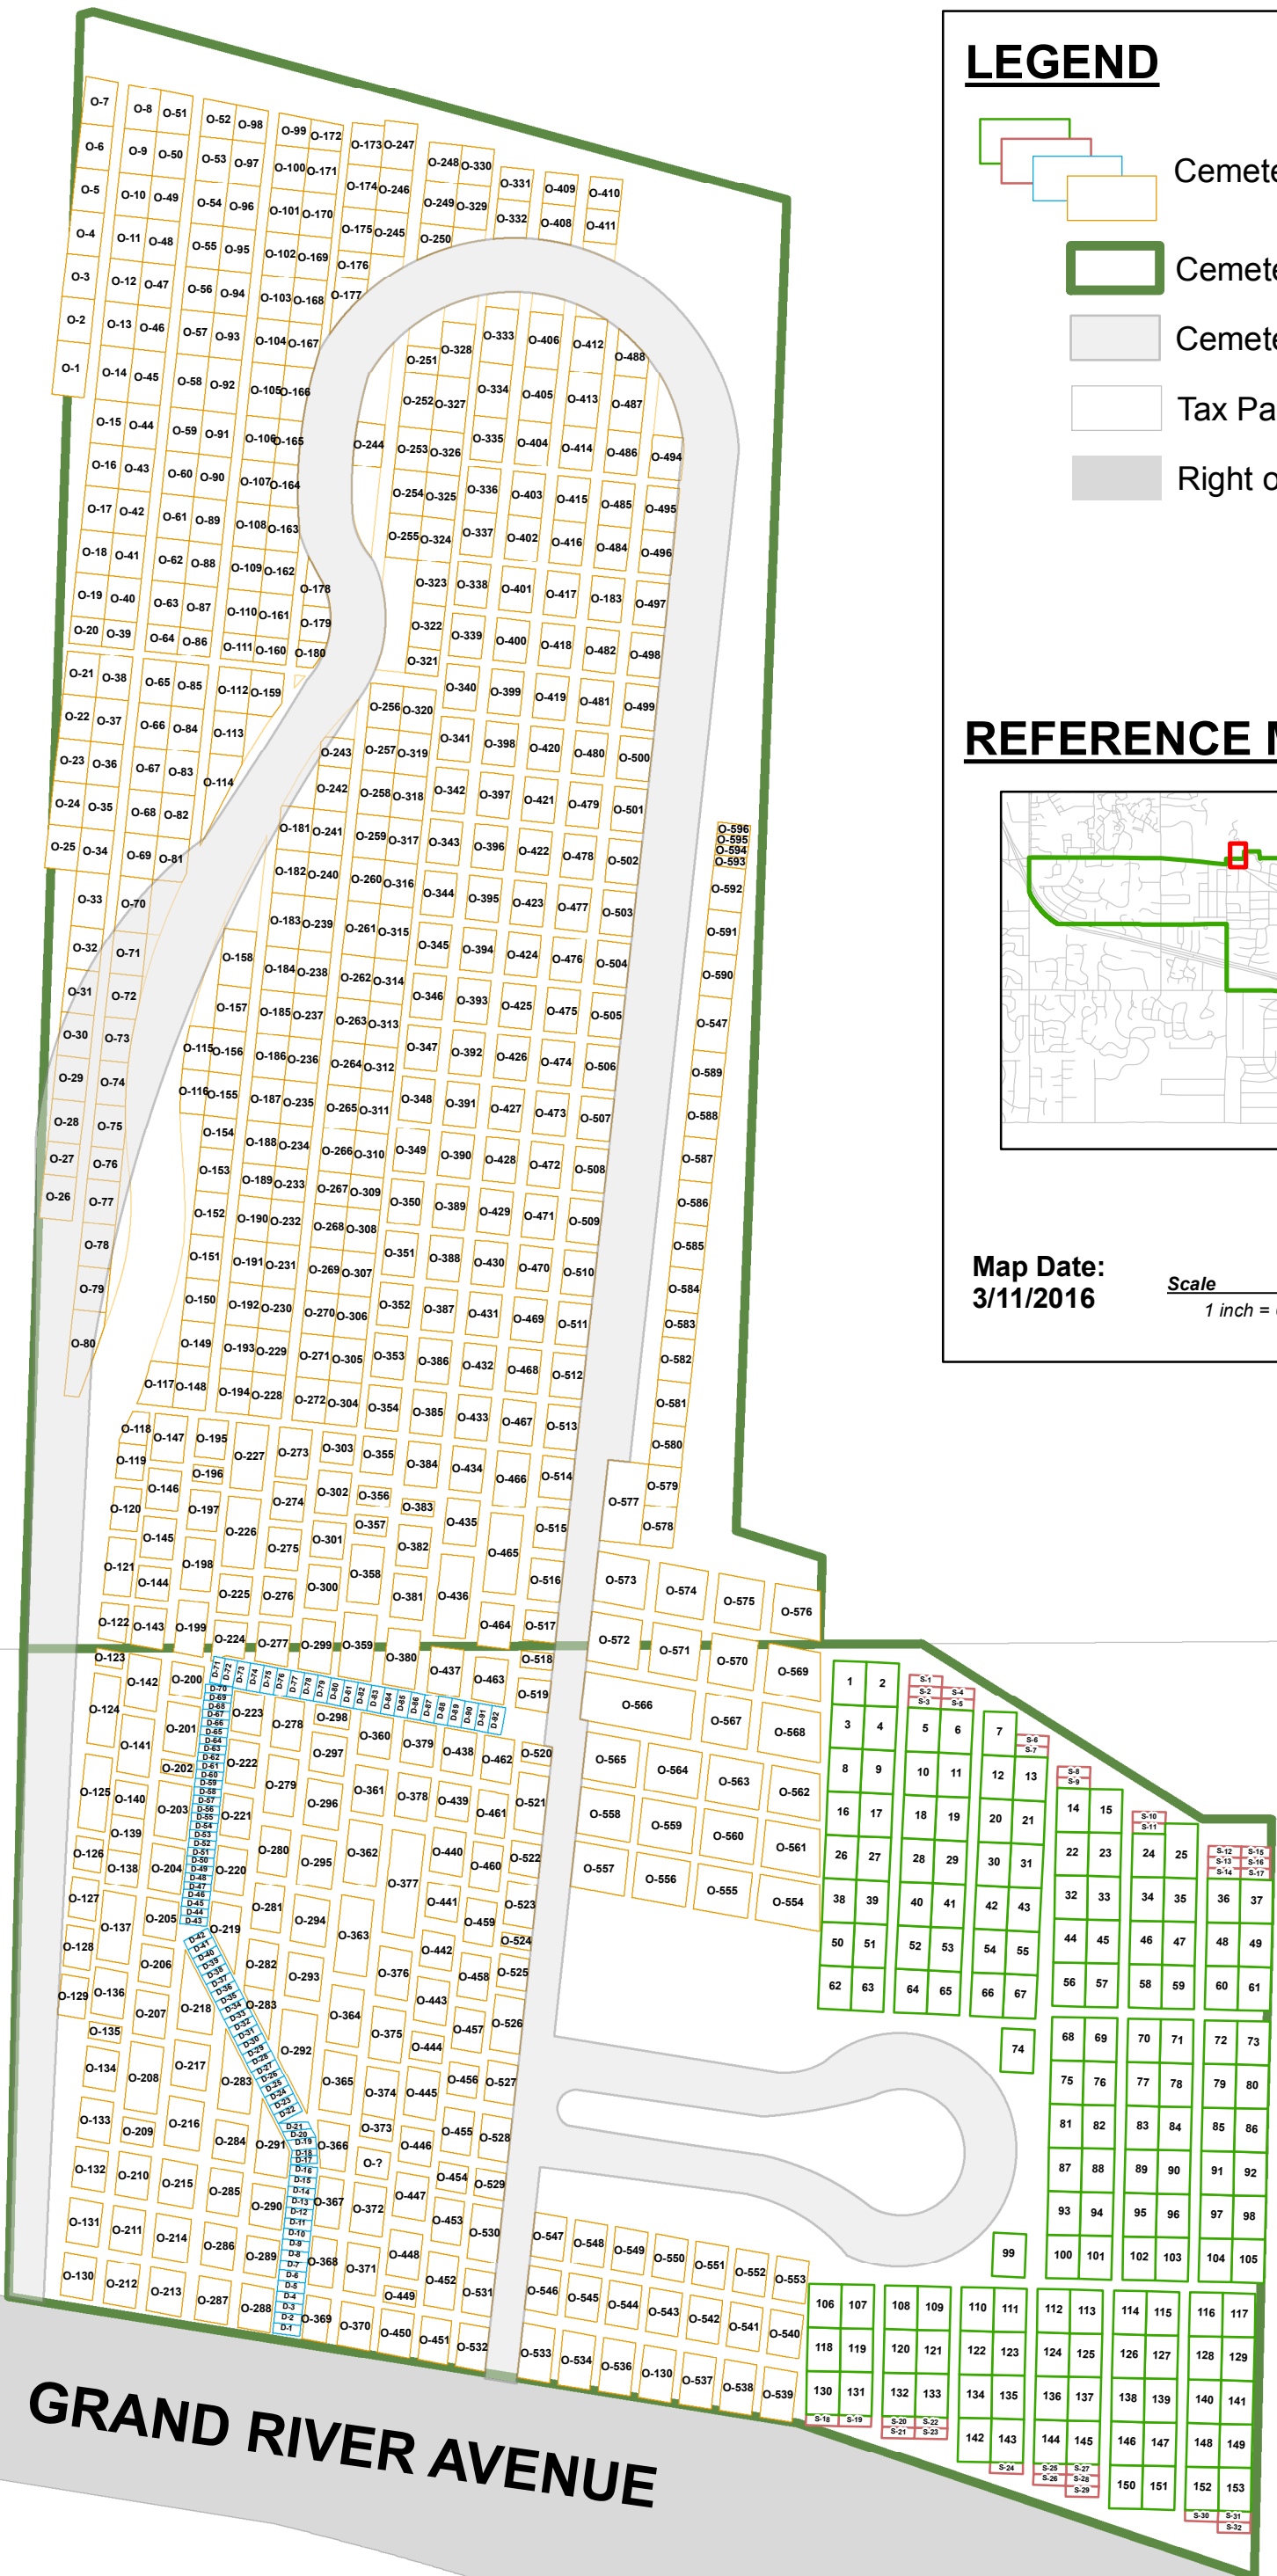

# OAKWOOD CEMETERY

CITY OF FARMINGTON, MICHIGAN

## LEGEND

-  Cemetery Lots
-  Cemetery Parcel
-  Cemetery Road
-  Tax Parcels
-  Right of Way

## REFERENCE MAP

Map Date:  
3/11/2016

Scale  
1 inch = 62 feet

**GRAND RIVER AVENUE**

**LOCUST STREET**