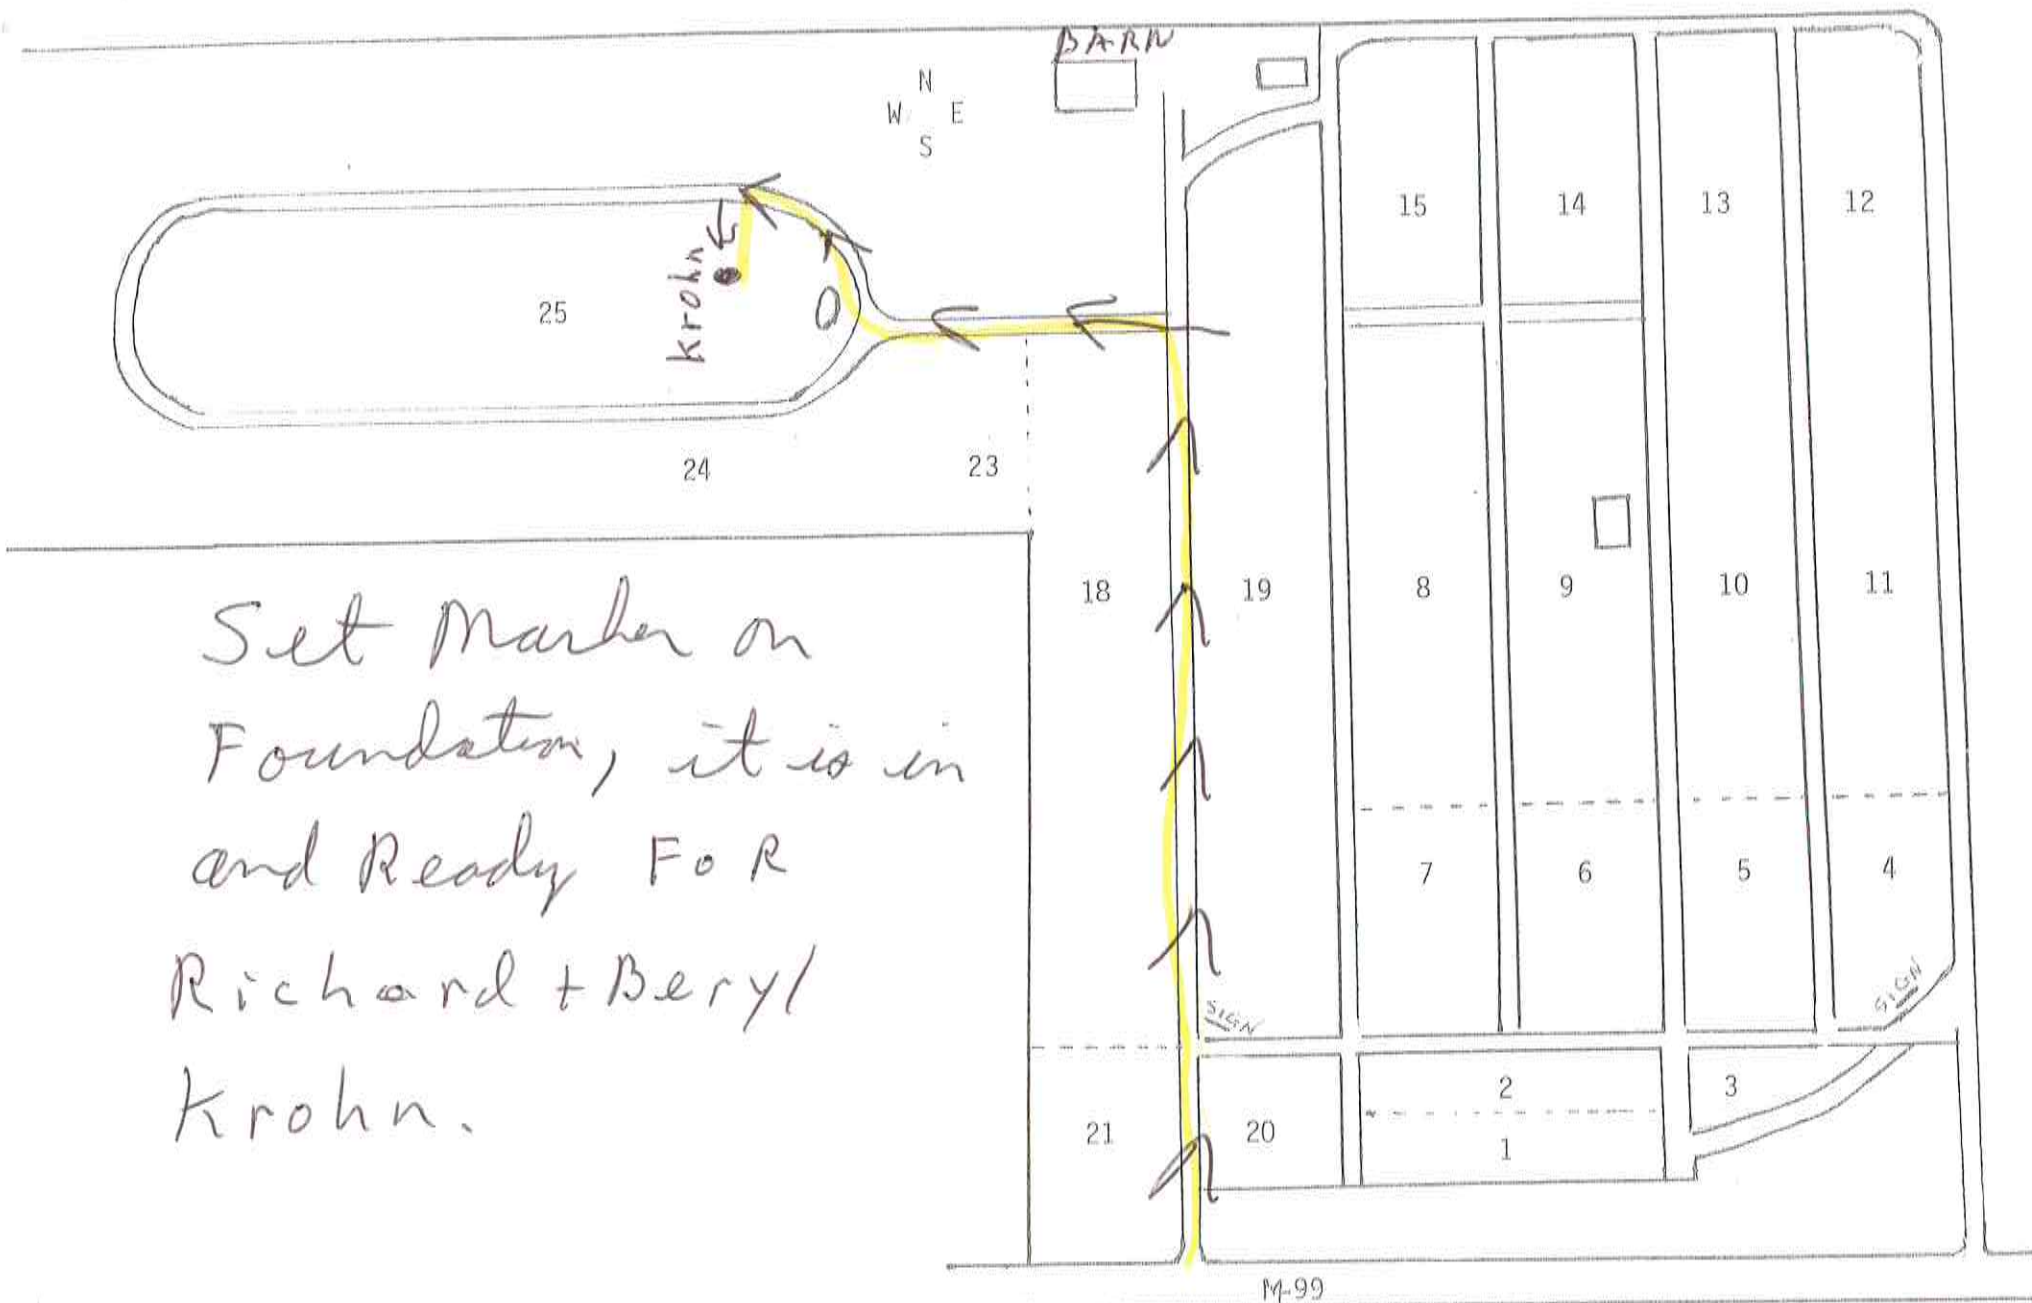

8-16-06

MT. HOPE CEMETERY  
LITCHFIELD, MI

517 542 3098

Set Marker on  
Foundation, it is in  
and Ready For  
Richard + Beryl  
Krohn.

(B)