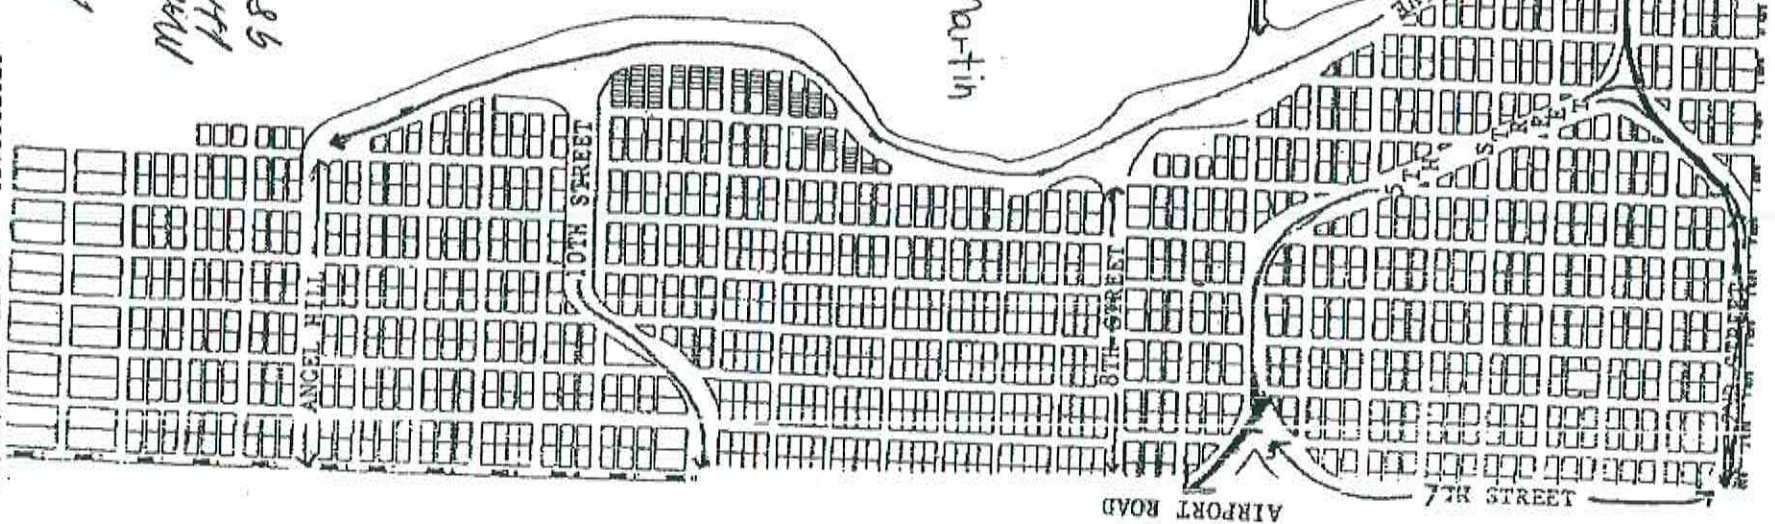

MARLETTE CEMETERY

Staves, George Martin
R4 B11 L1
Grave #4

4	1	2	3	4
3	2	3	4	1
5	1	2	3	4
6	1	2	3	4
4	1	2	3	4

ST. ELIZABETH CEMETERY

MARLETTE CEMETERY MEMORIAL DRIVE

05/01/2007 13:33
19996353805
655-2627

MARLETTE CITY HALL