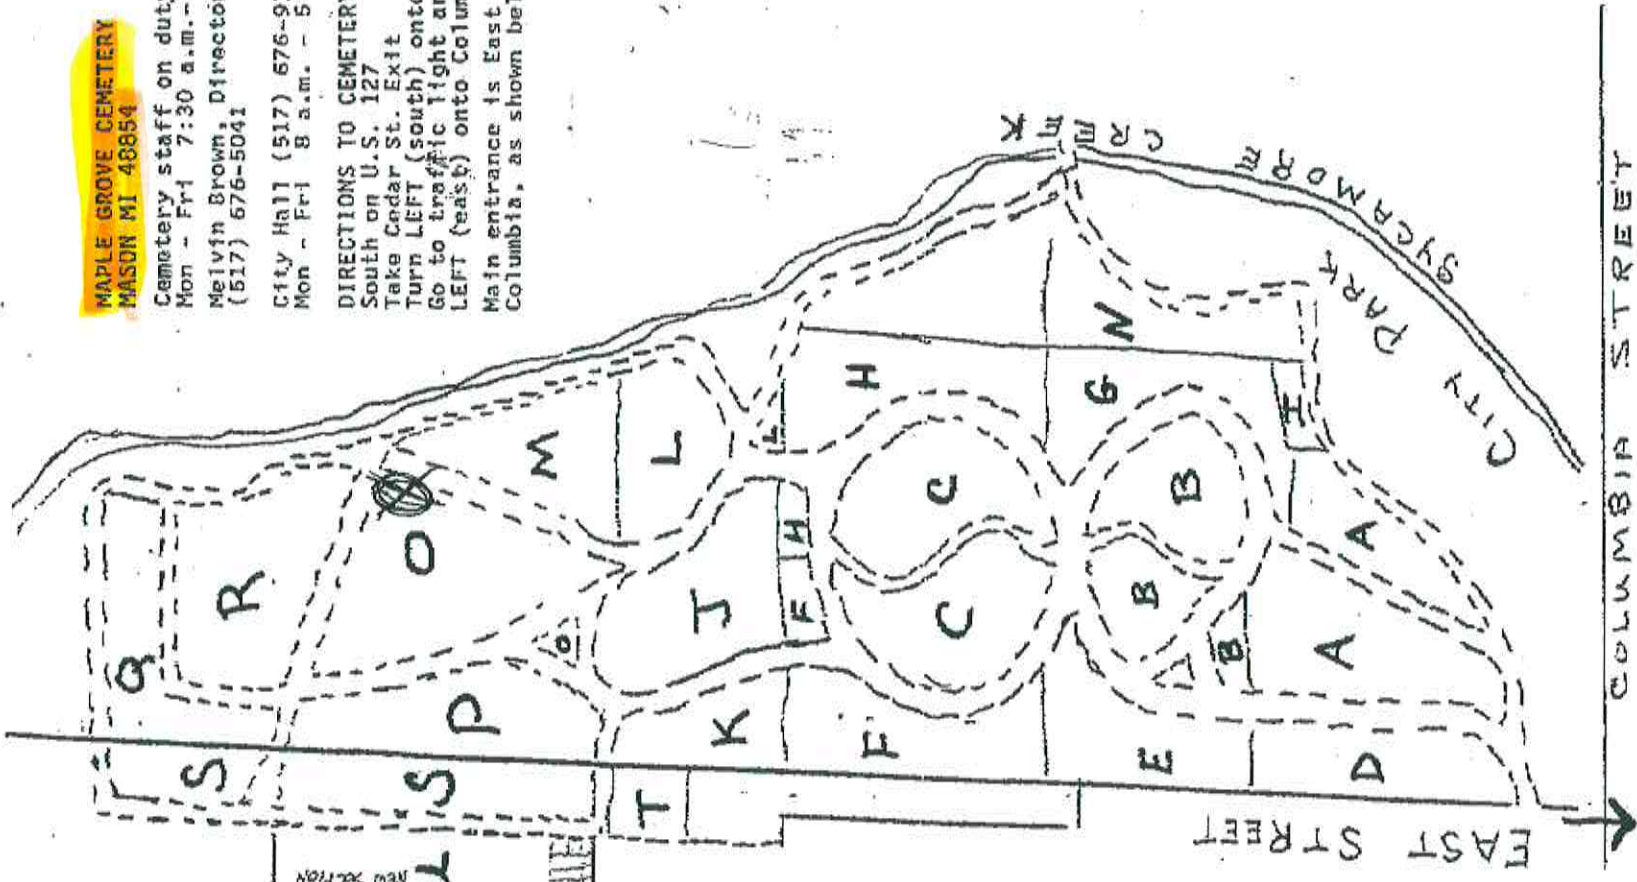

South on U.S. 127
Take Cedar St. Exit
Turn LEFT (south) onto Cedar St.
Go to traffic light and turn
LEFT (east) onto Columbia St.
Main entrance is East Street at
Columbia, as shown below.

HAROLD & HELEN
LOT 2515, Sec. 11

MAIN ENTRANCE
TO
MAPLE GROVE CEMETERY