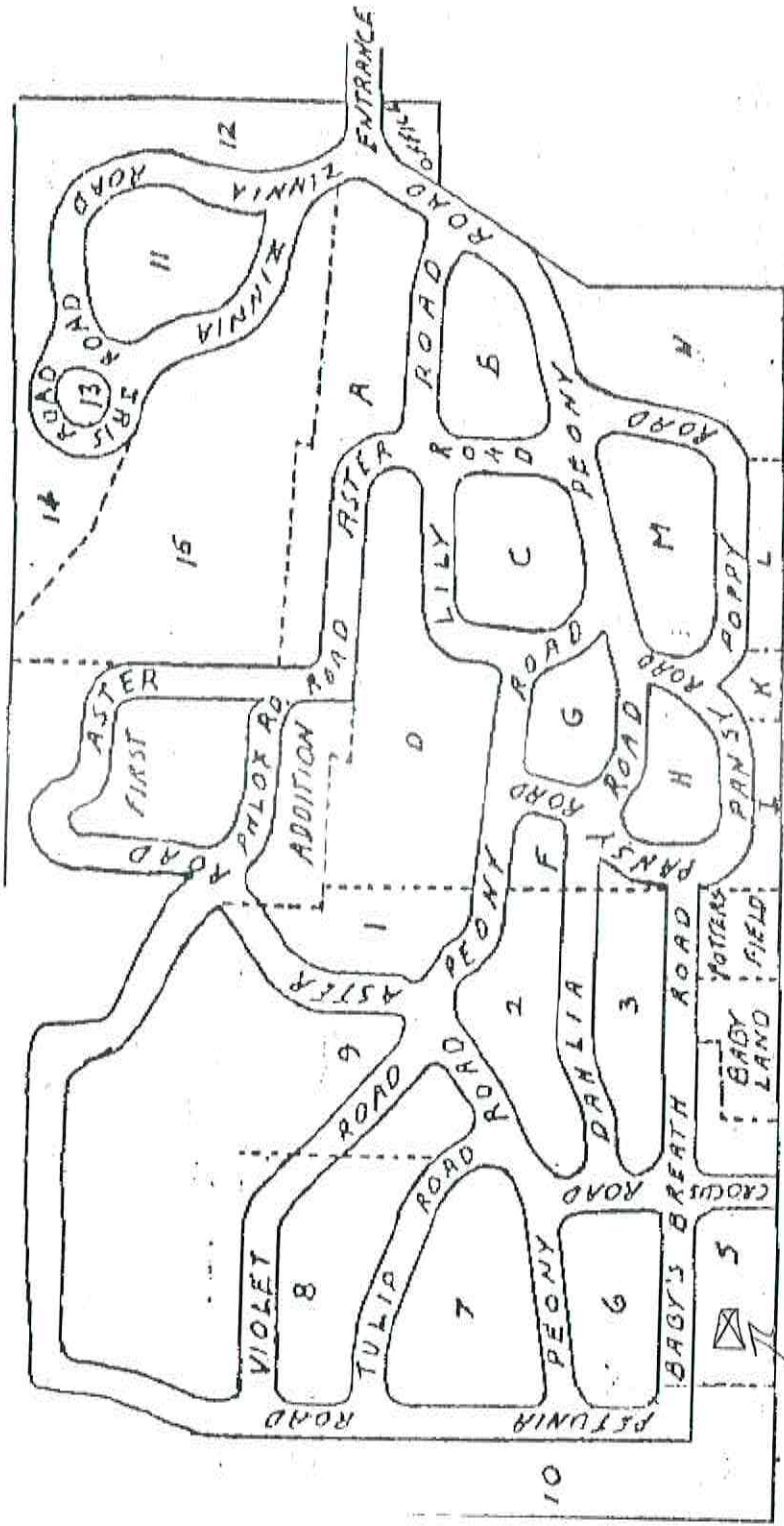

HIGHLAND VIEW CEMETERY

BIG RAPIDS,

C.A. BARTO

MICHIGAN

— EARLE & MAJORIE MOORE

✓ ORDER # 234506

✓ FRANKS GIVES TO CURATOR

✓ SITE IS NEXT TO A LARGE TREE

✓ NOTE → THE GRANITE MARKER THERE NOW

FOR EARLE MOORE MUST BE REMOVED AND
REPLACED BY THIS ONE