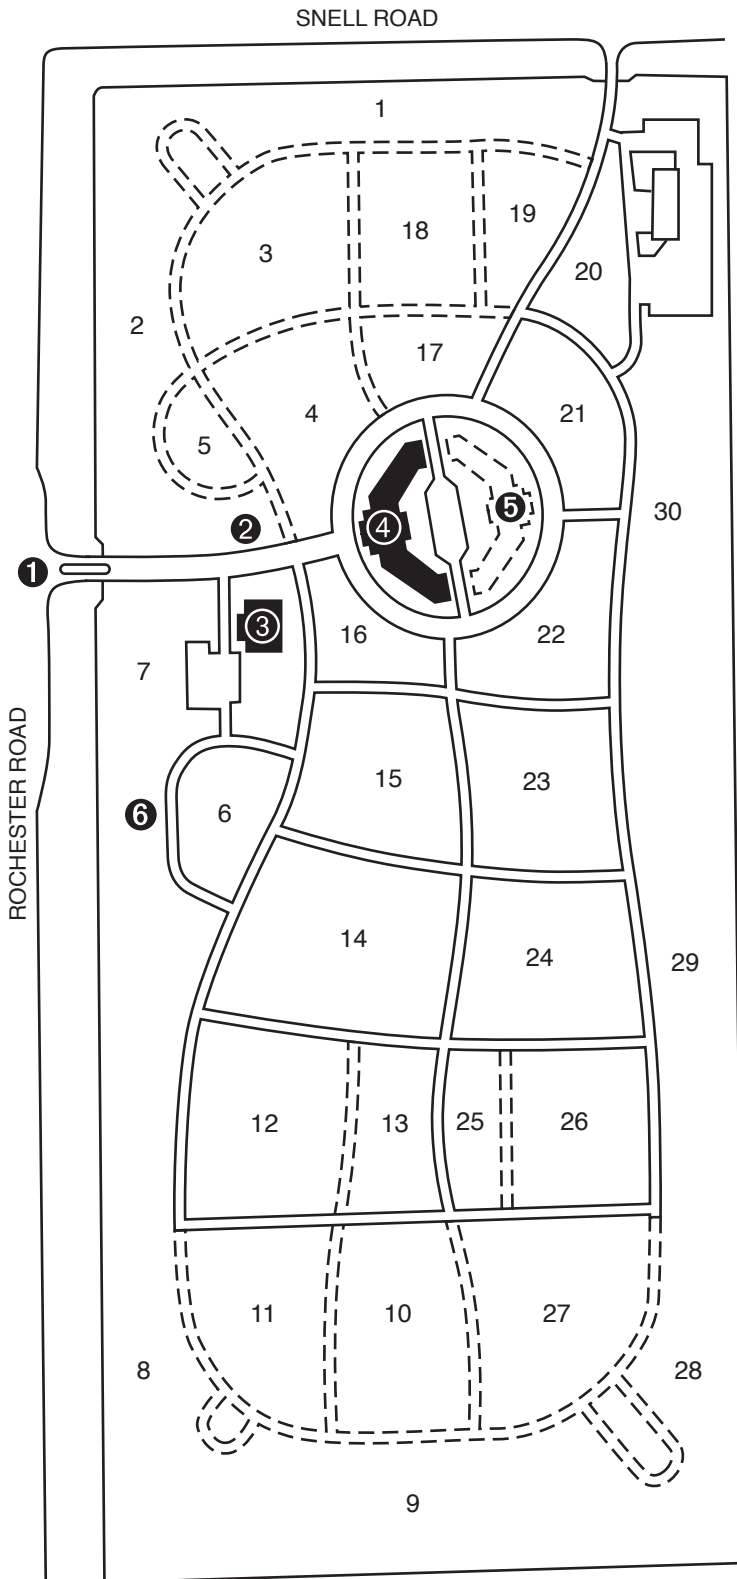

GUARDIAN ANGEL CEMETERY

- 1** ENTRANCE
- 2** ANGEL STATUE
- 3** OFFICE
- 4** ANGEL OF PEACE MAUSOLEUM
- 5** FUTURE MAUSOLEUM
- 6** HISTORICAL LANDMARK

RECORDS

Name _____

Ground Burial

Grave(s) _____ Lot _____ Section _____

Mausoleum Interment

Level _____ Crypt/Niche _____

GUARDIAN ANGEL CEMETERY

A Member of the Mt. Elliott Cemetery Association

Keepers of Family Tradition

4701 Rochester Road (at Snell Road)
in Oakland Township