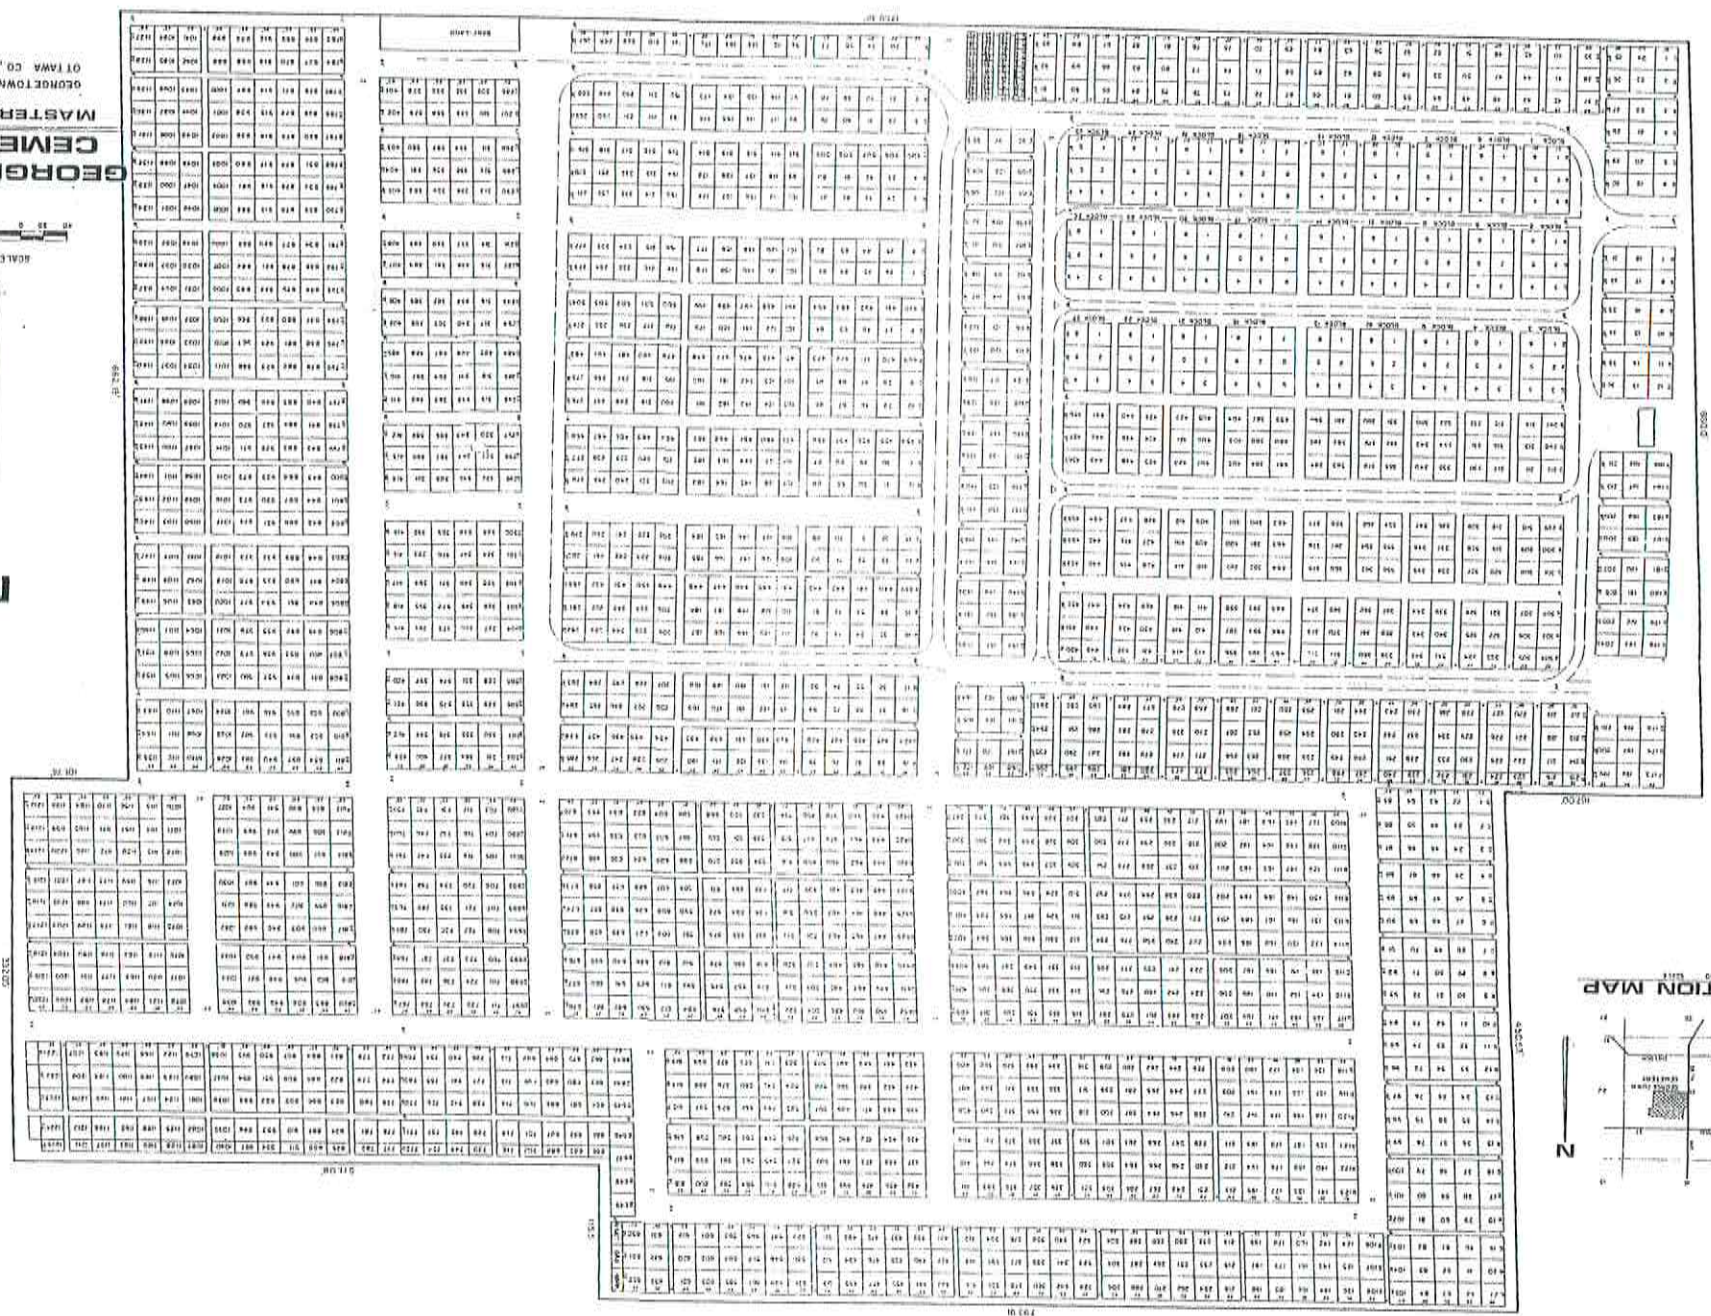

GEORGETOWN CEMETERY MASTER PLAN

GEORGETOWN TOWNSHIP
OTAWA CO., MICHIGAN

N

LOCATION MAP

N