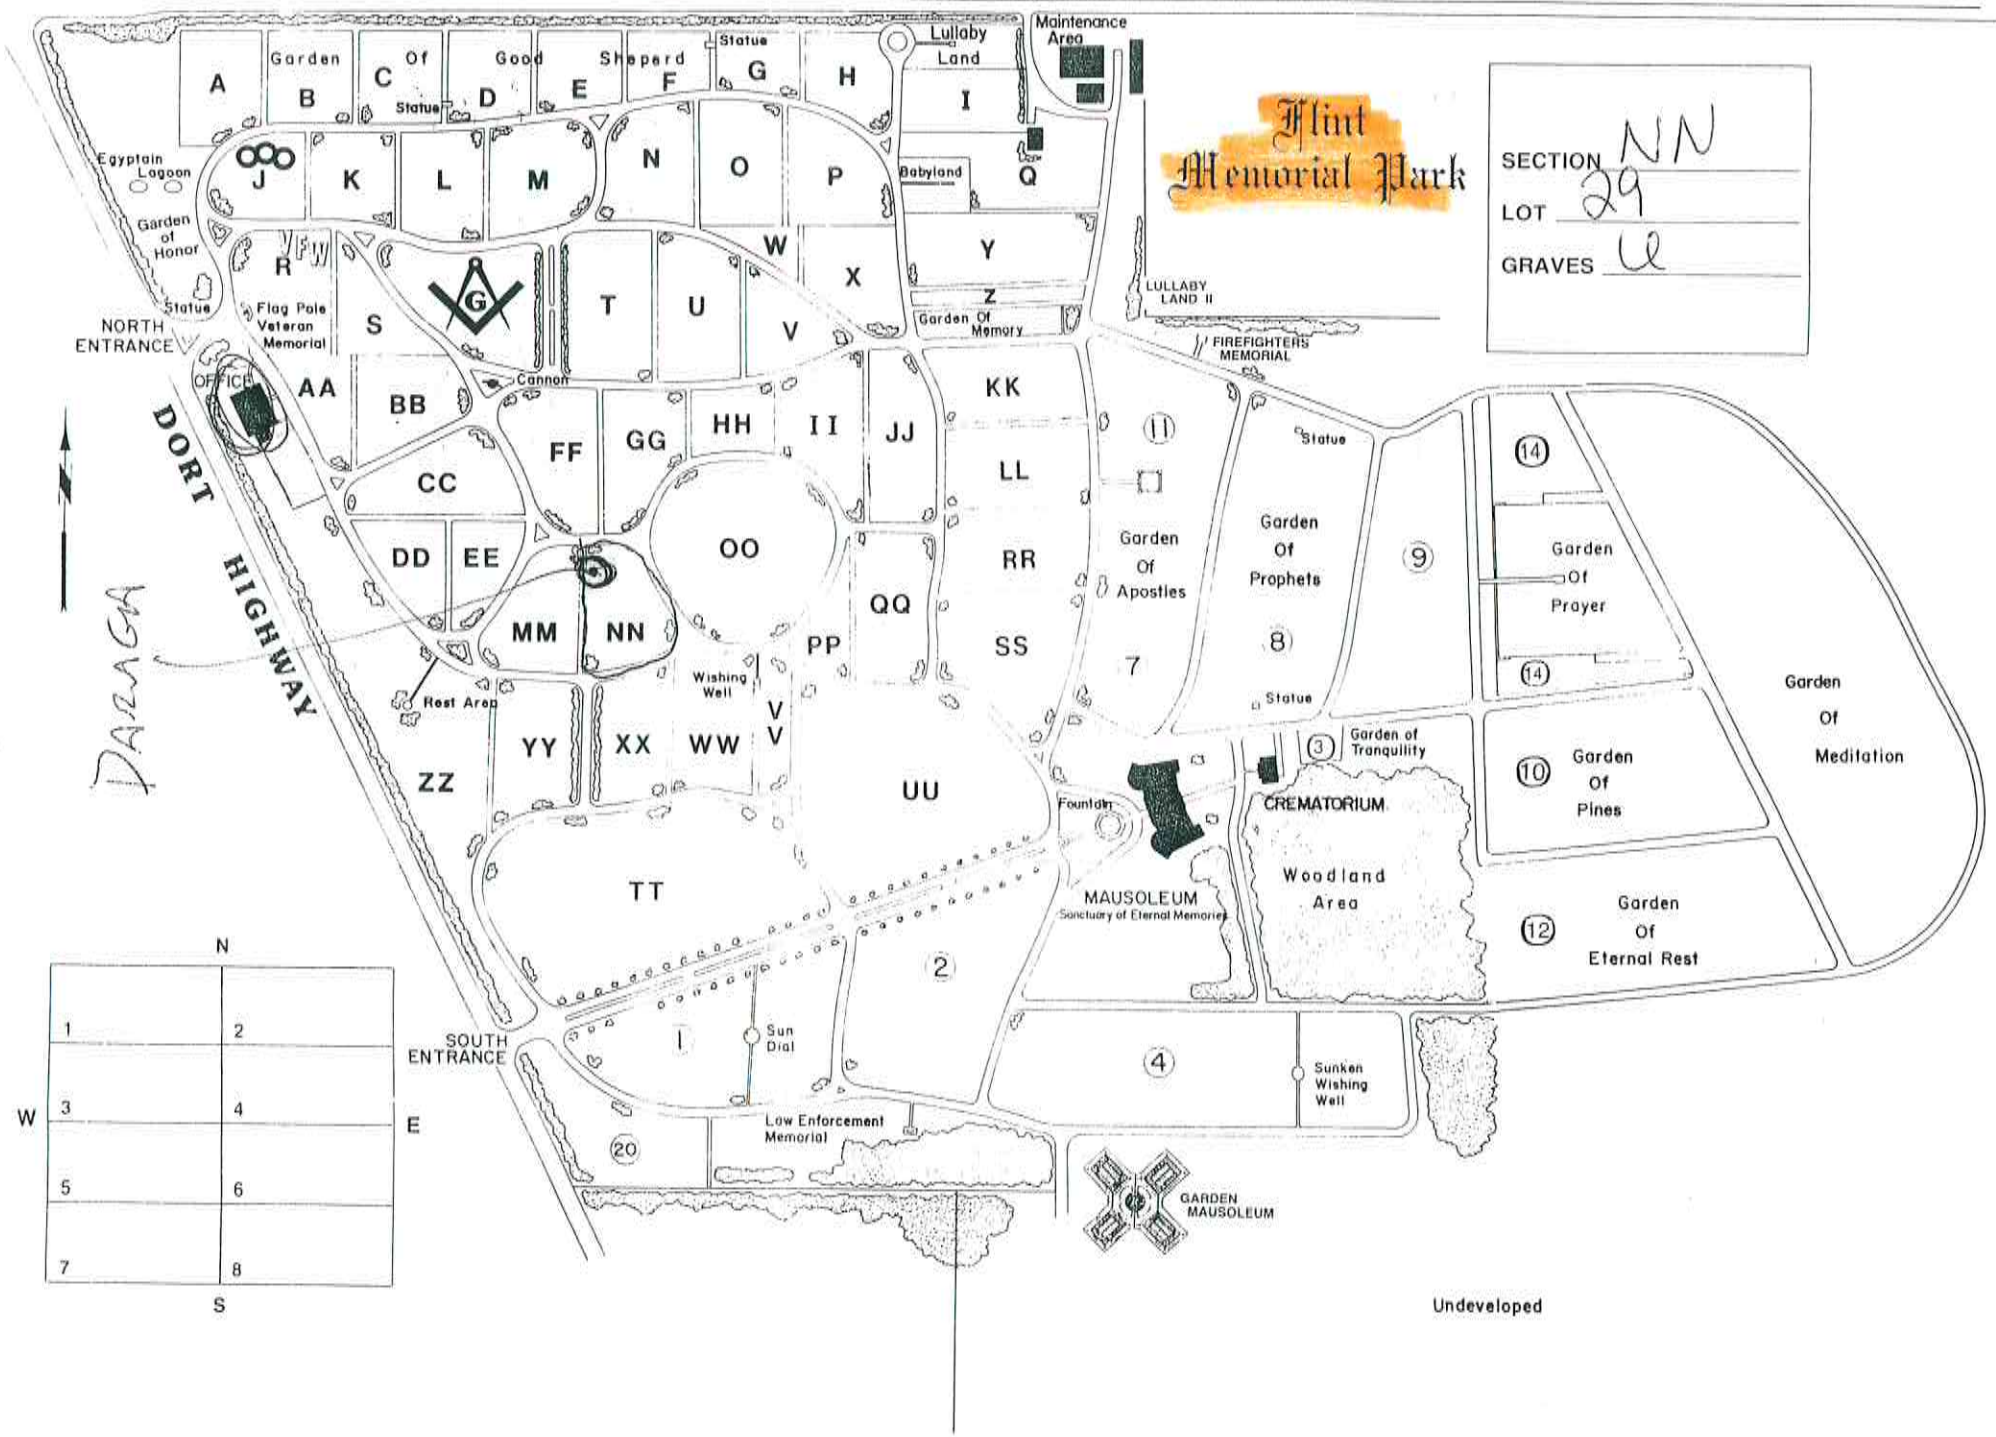

DODGE ROAD

Flint Memorial Park

SECTION NN  
 LOT 29  
 GRAVES U

Undeveloped