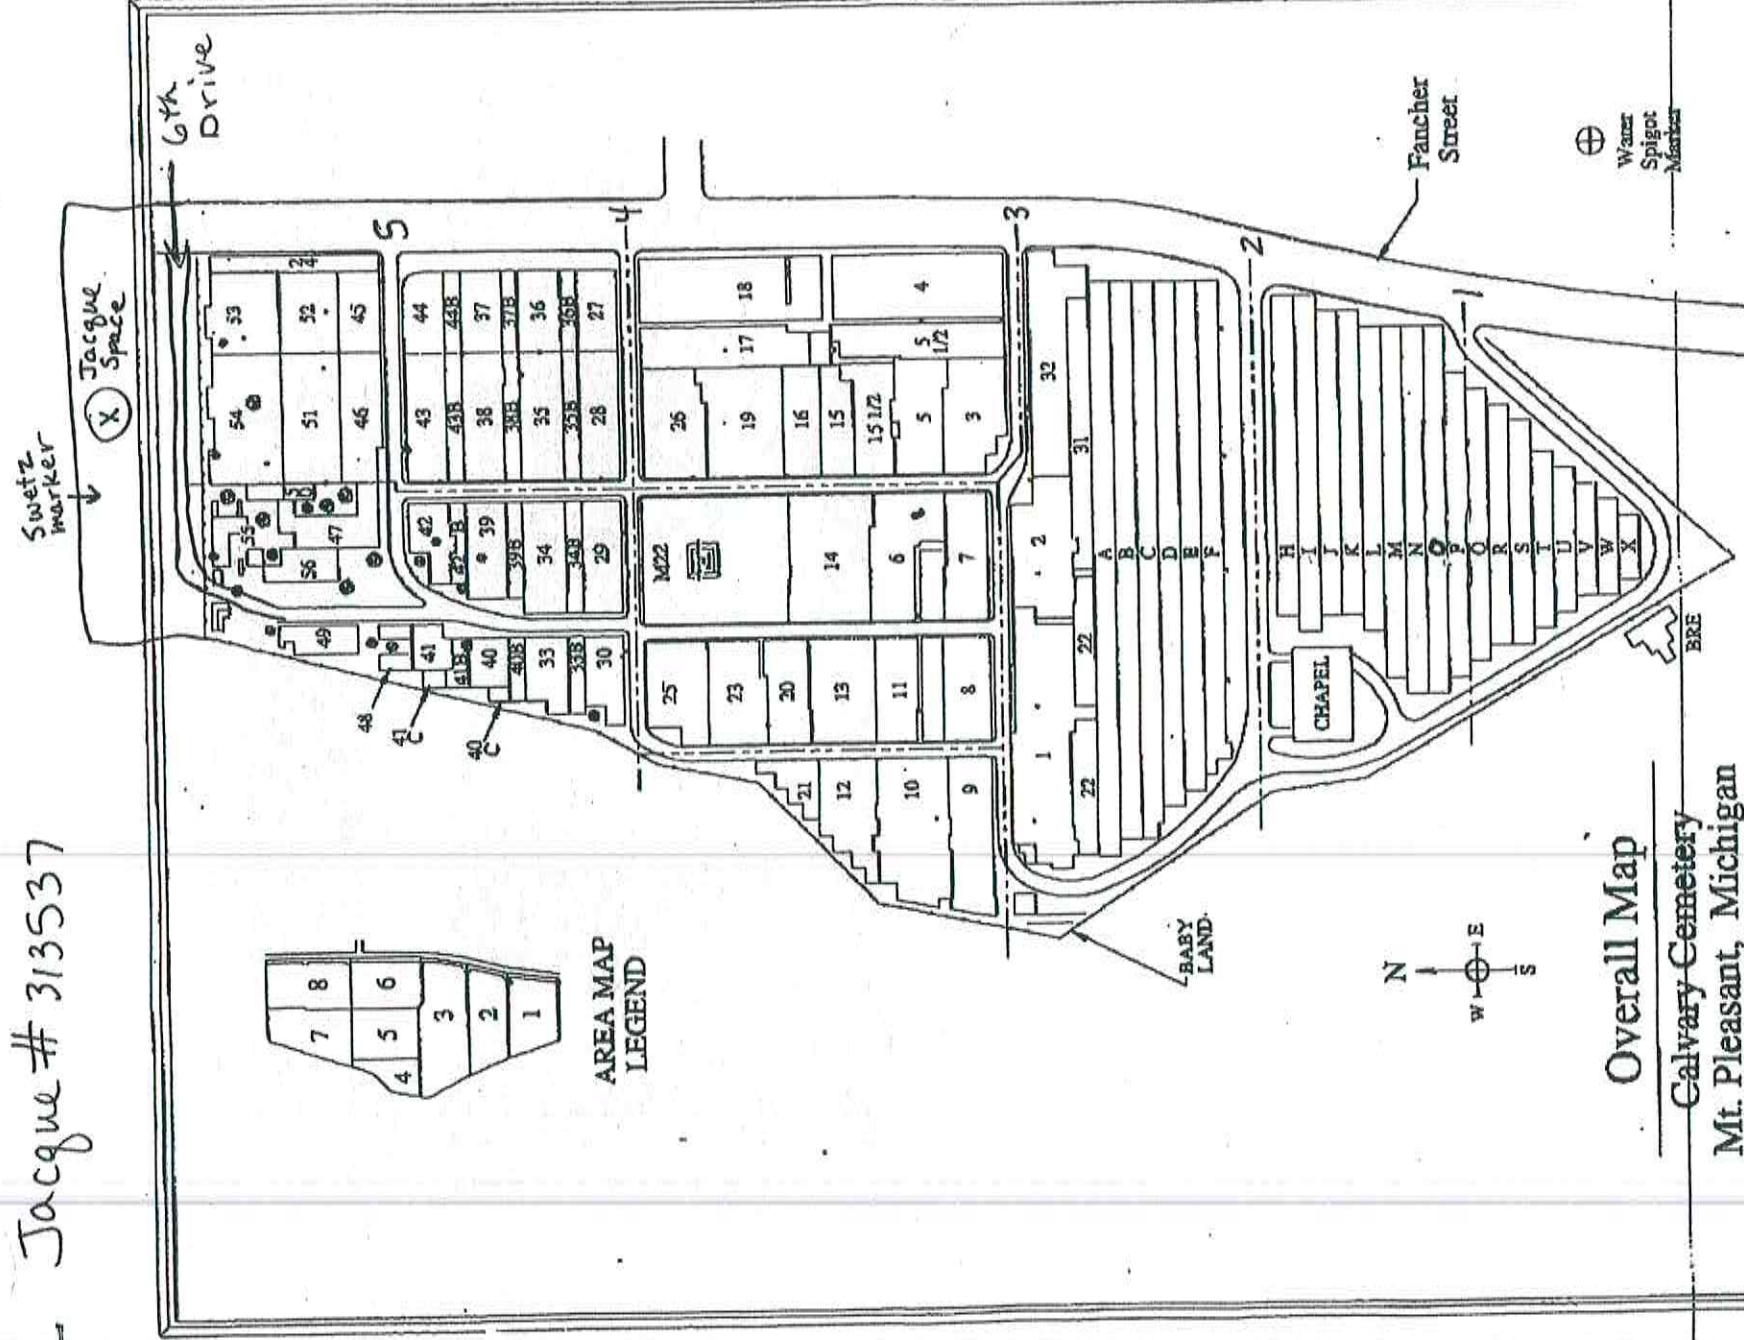

Jacque # 313537

AREA MAP
LEGEND

Overall Map

Calvary Cemetery
Mt. Pleasant, Michigan

Calvary Cemetery
Overall Map
2/13/2009

302 S. Kirney Blvd.
Mt. Pleasant, MI 48858
Phone: 989-772-1385

Cemetery
Managing
Services
CMS
219 Webster Drive
Genevieve, OH 45425