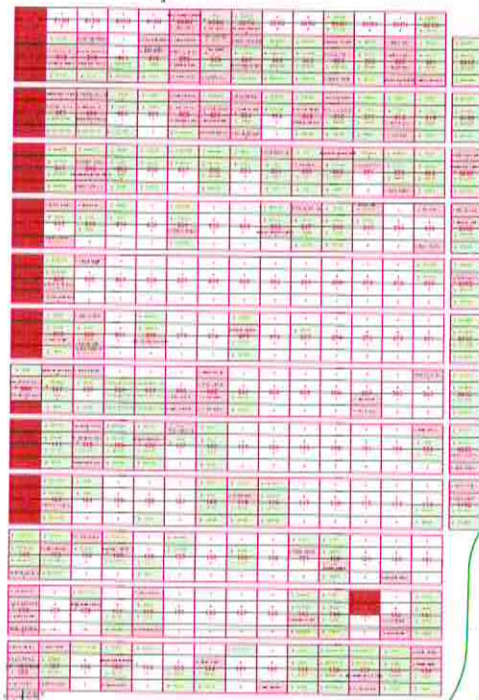

Caledonia Township

Alaska Addition

Thornapple River Dr.

Original Alaska Cemetery

Alaska Cemetery

Caledonia Township
Kent County Michigan

Updated: December 26, 2005

Legend

- Lot Boundary
- Interments
- Small Graves
- Unfilled Graves
- Unusable Graves