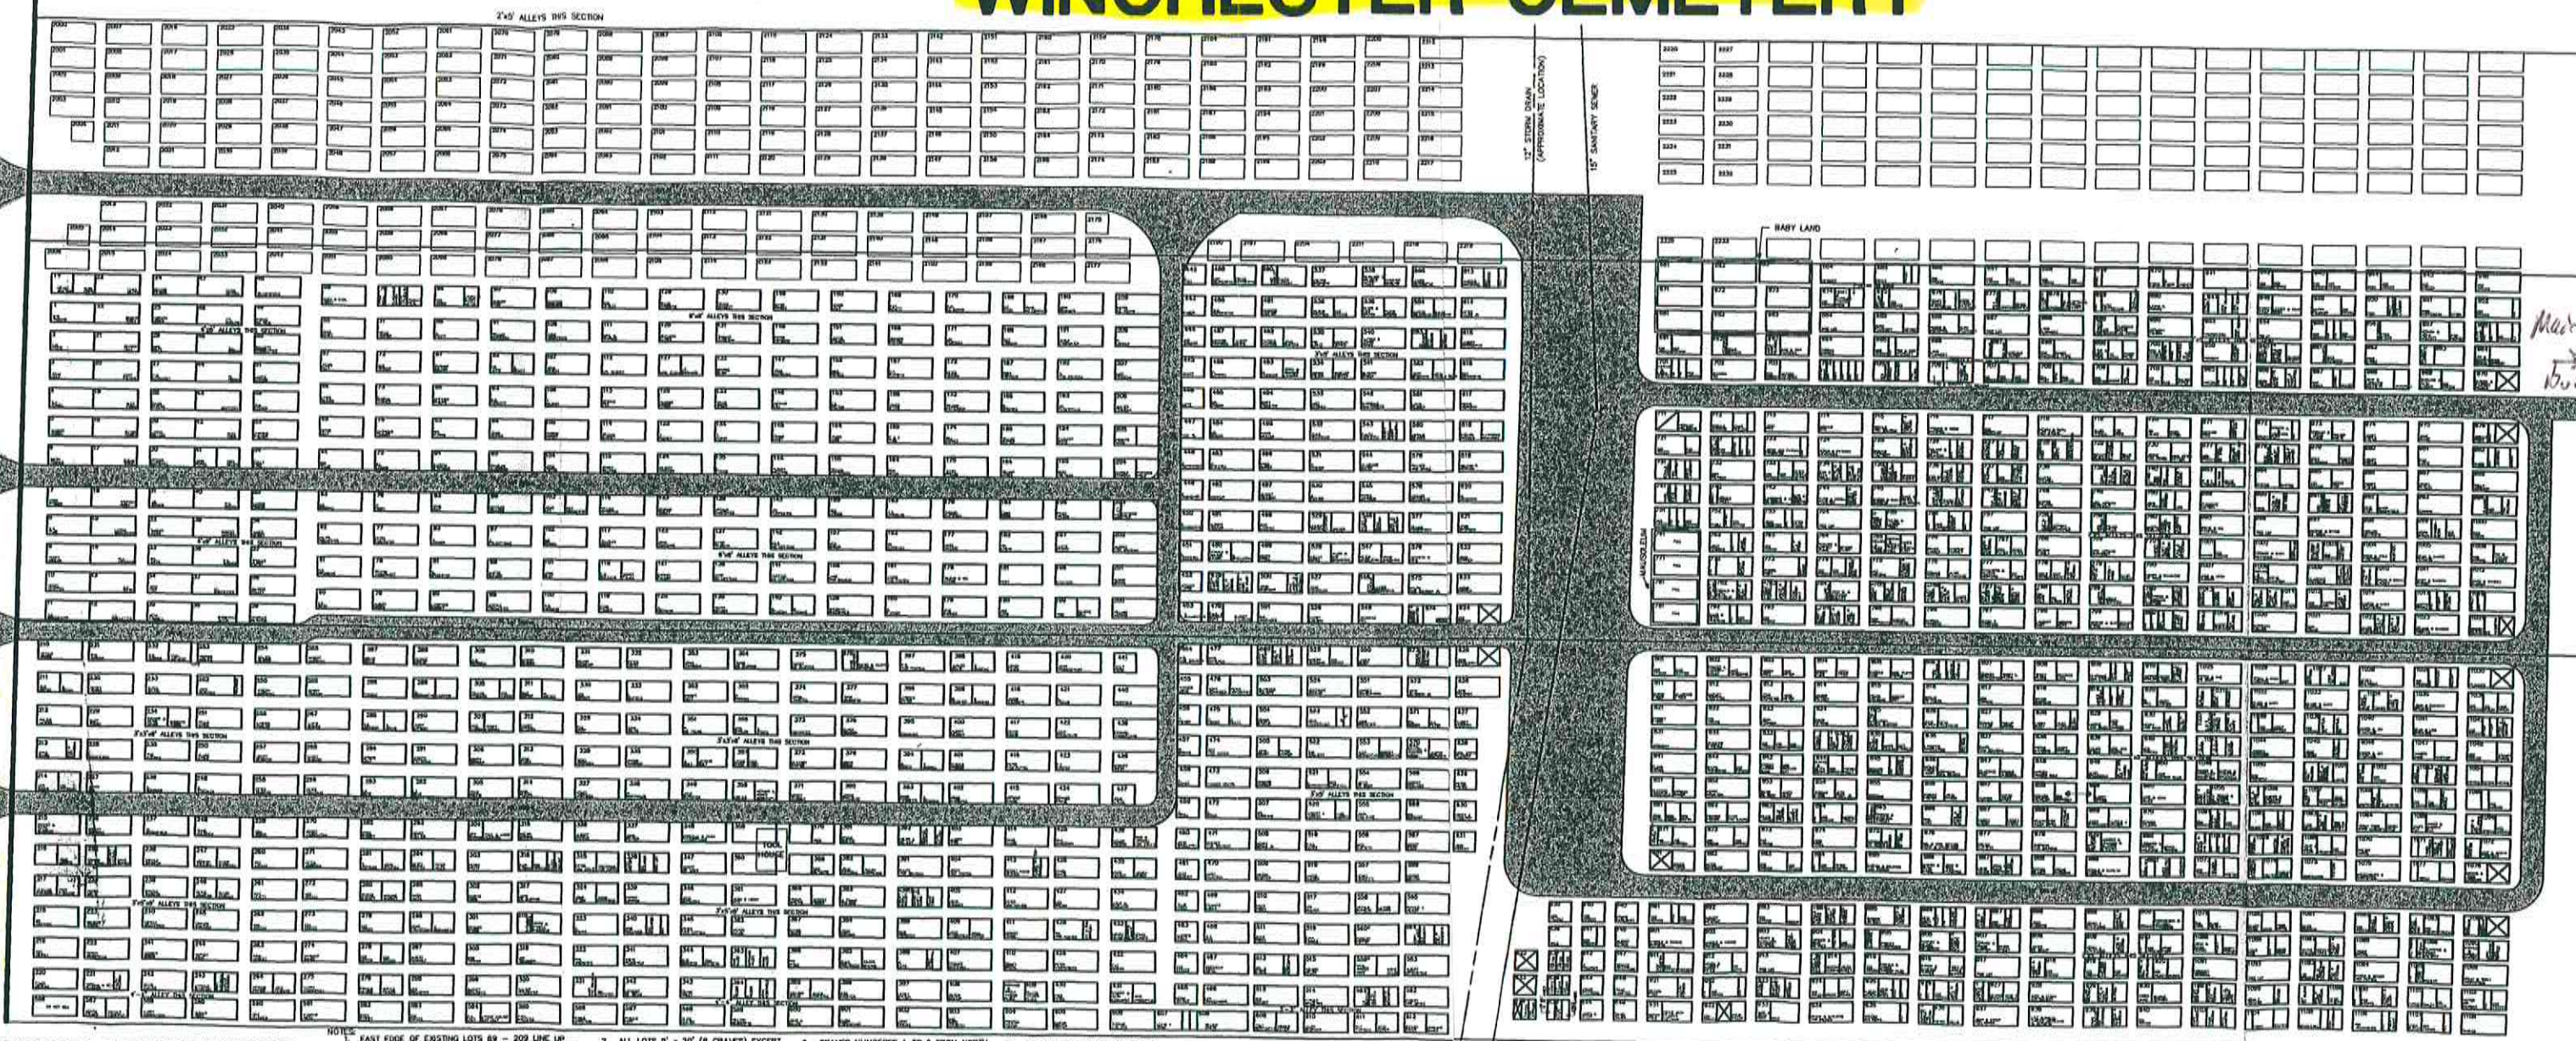

WINCHESTER CEMETERY

76th STREET

March 15, 1916

NOTES: 1. EAST EDGE OF EXISTING LOTS 89 - 209 LINE UP WITH LOTS 1 - 48 IN FIELD, ALTHOUGH FORMERLY 2. ALL LOTS 9' x 20' (6 GRAVES) EXCEPT 3. GRAVES NUMBERED 1 TO 6 FROM NORTH 4. LOTS INTENTIONALLY REVERSED