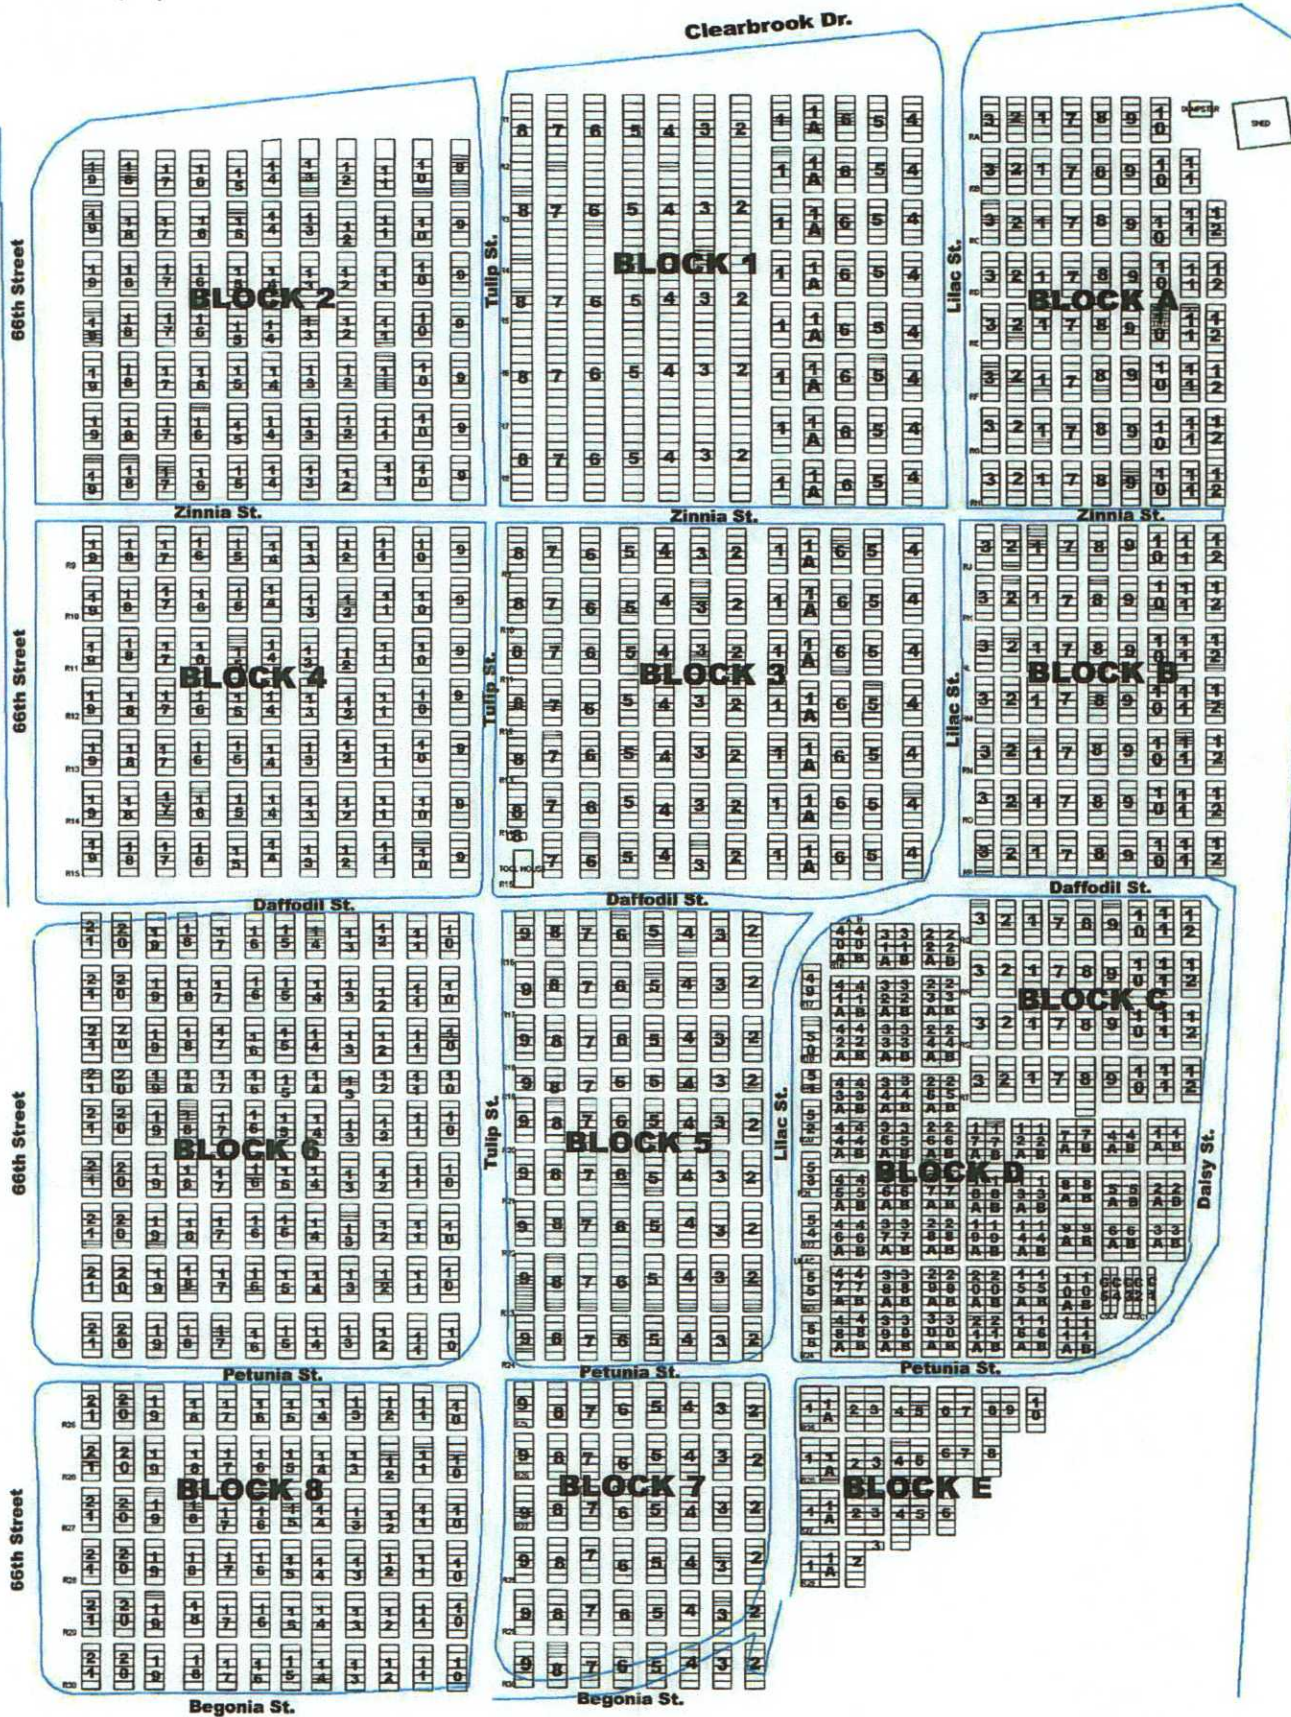

# Riverside Cemetery

Clearbrook Dr.

Blue Star Hwy