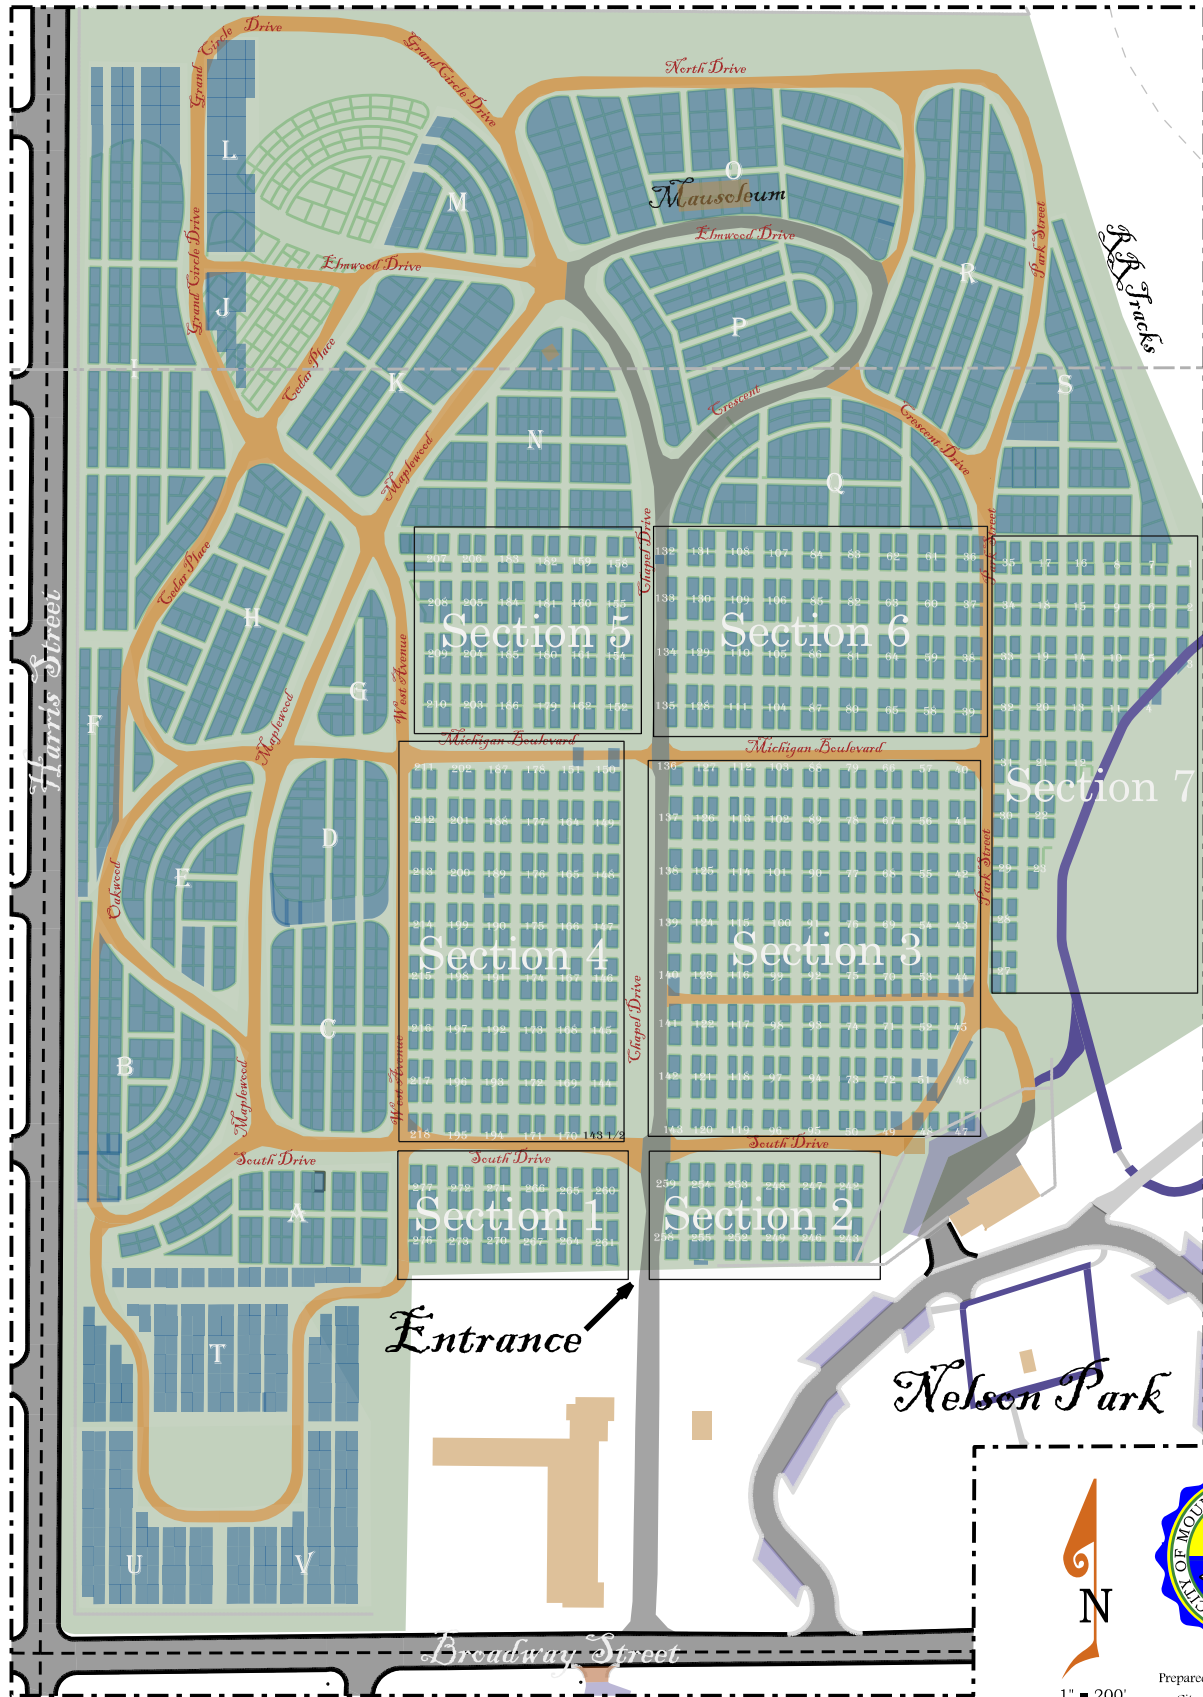

# Riverside Cemetery

CLICK ON A SECTION TO GET A DETAILED VIEW

Prepared from available records  
City of Mt. Pleasant, DPW  
Engineering Department