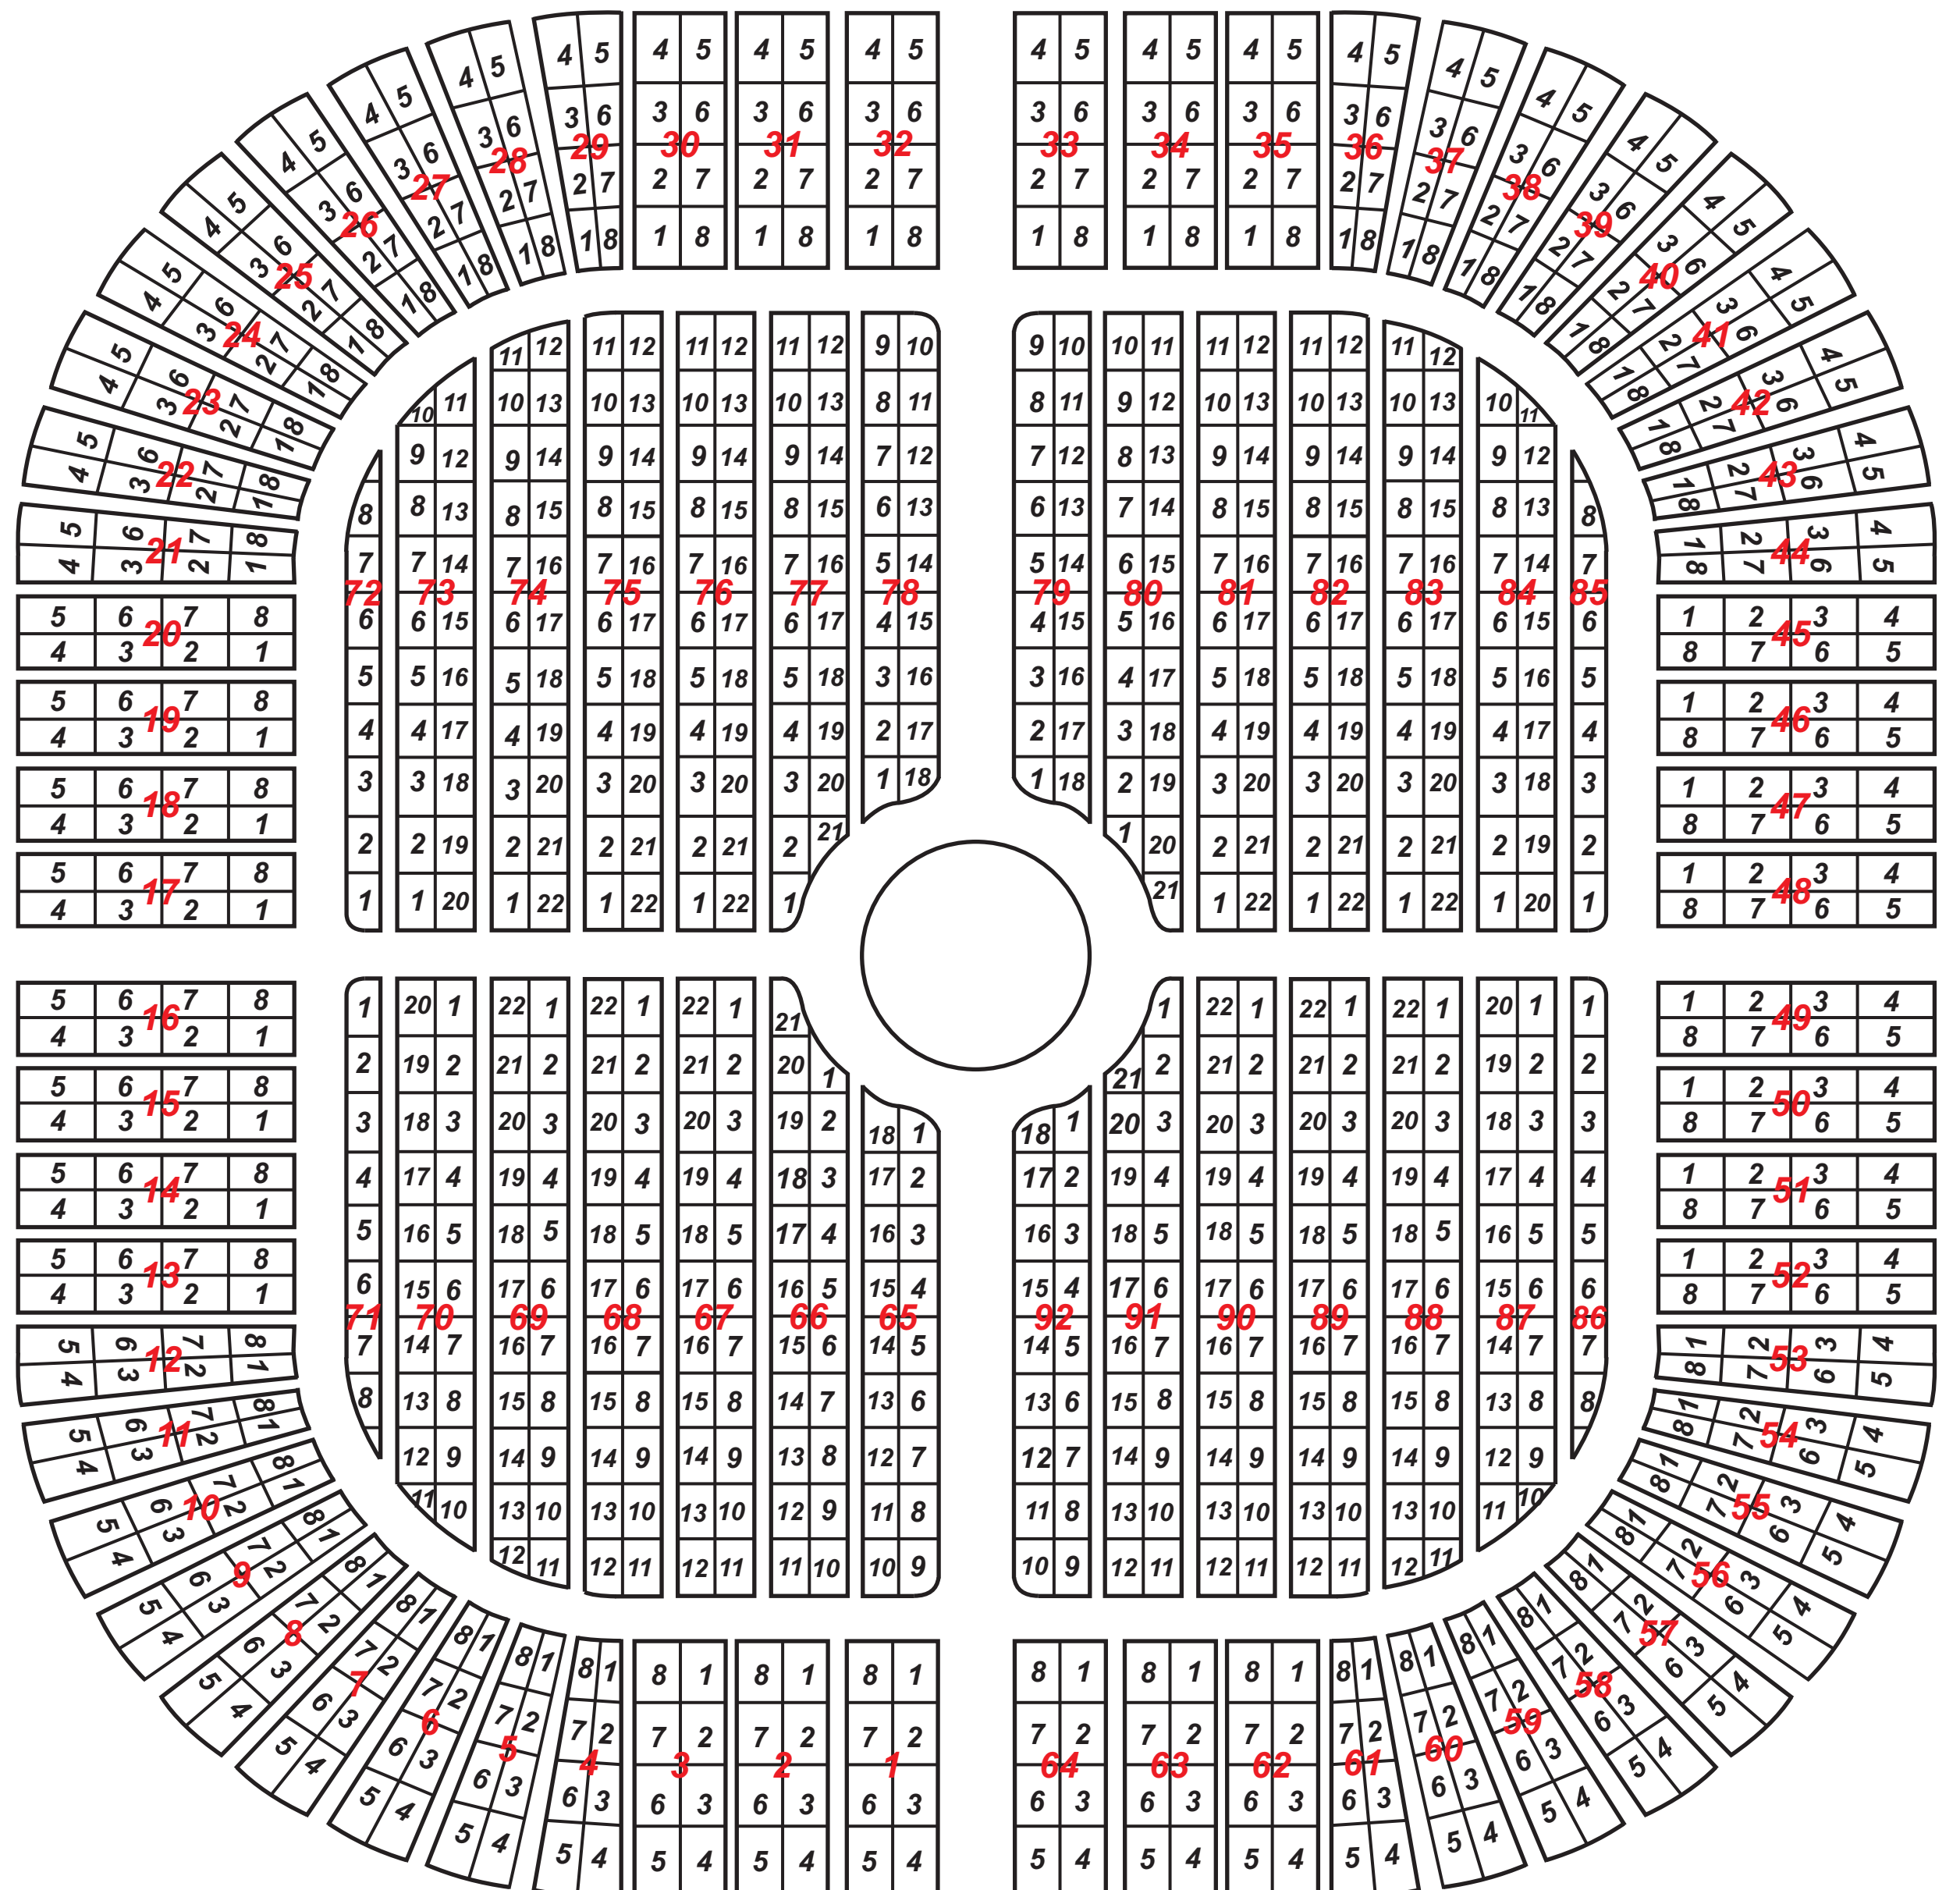

# RAVENNA CEMETERY RAVENNA TOWNSHIP, MICHIGAN

map drawn by: William P. Hansen, 6-03-2016  
for the Muskegon County Genealogical Society  
genealogymuskegon.com

**Ravenna Township**  
3770 Blackmer Road  
Ravenna, Michigan 49451  
231-853-5154

Hts. Ravenna Rd

Main Street

Ledlie Ct.