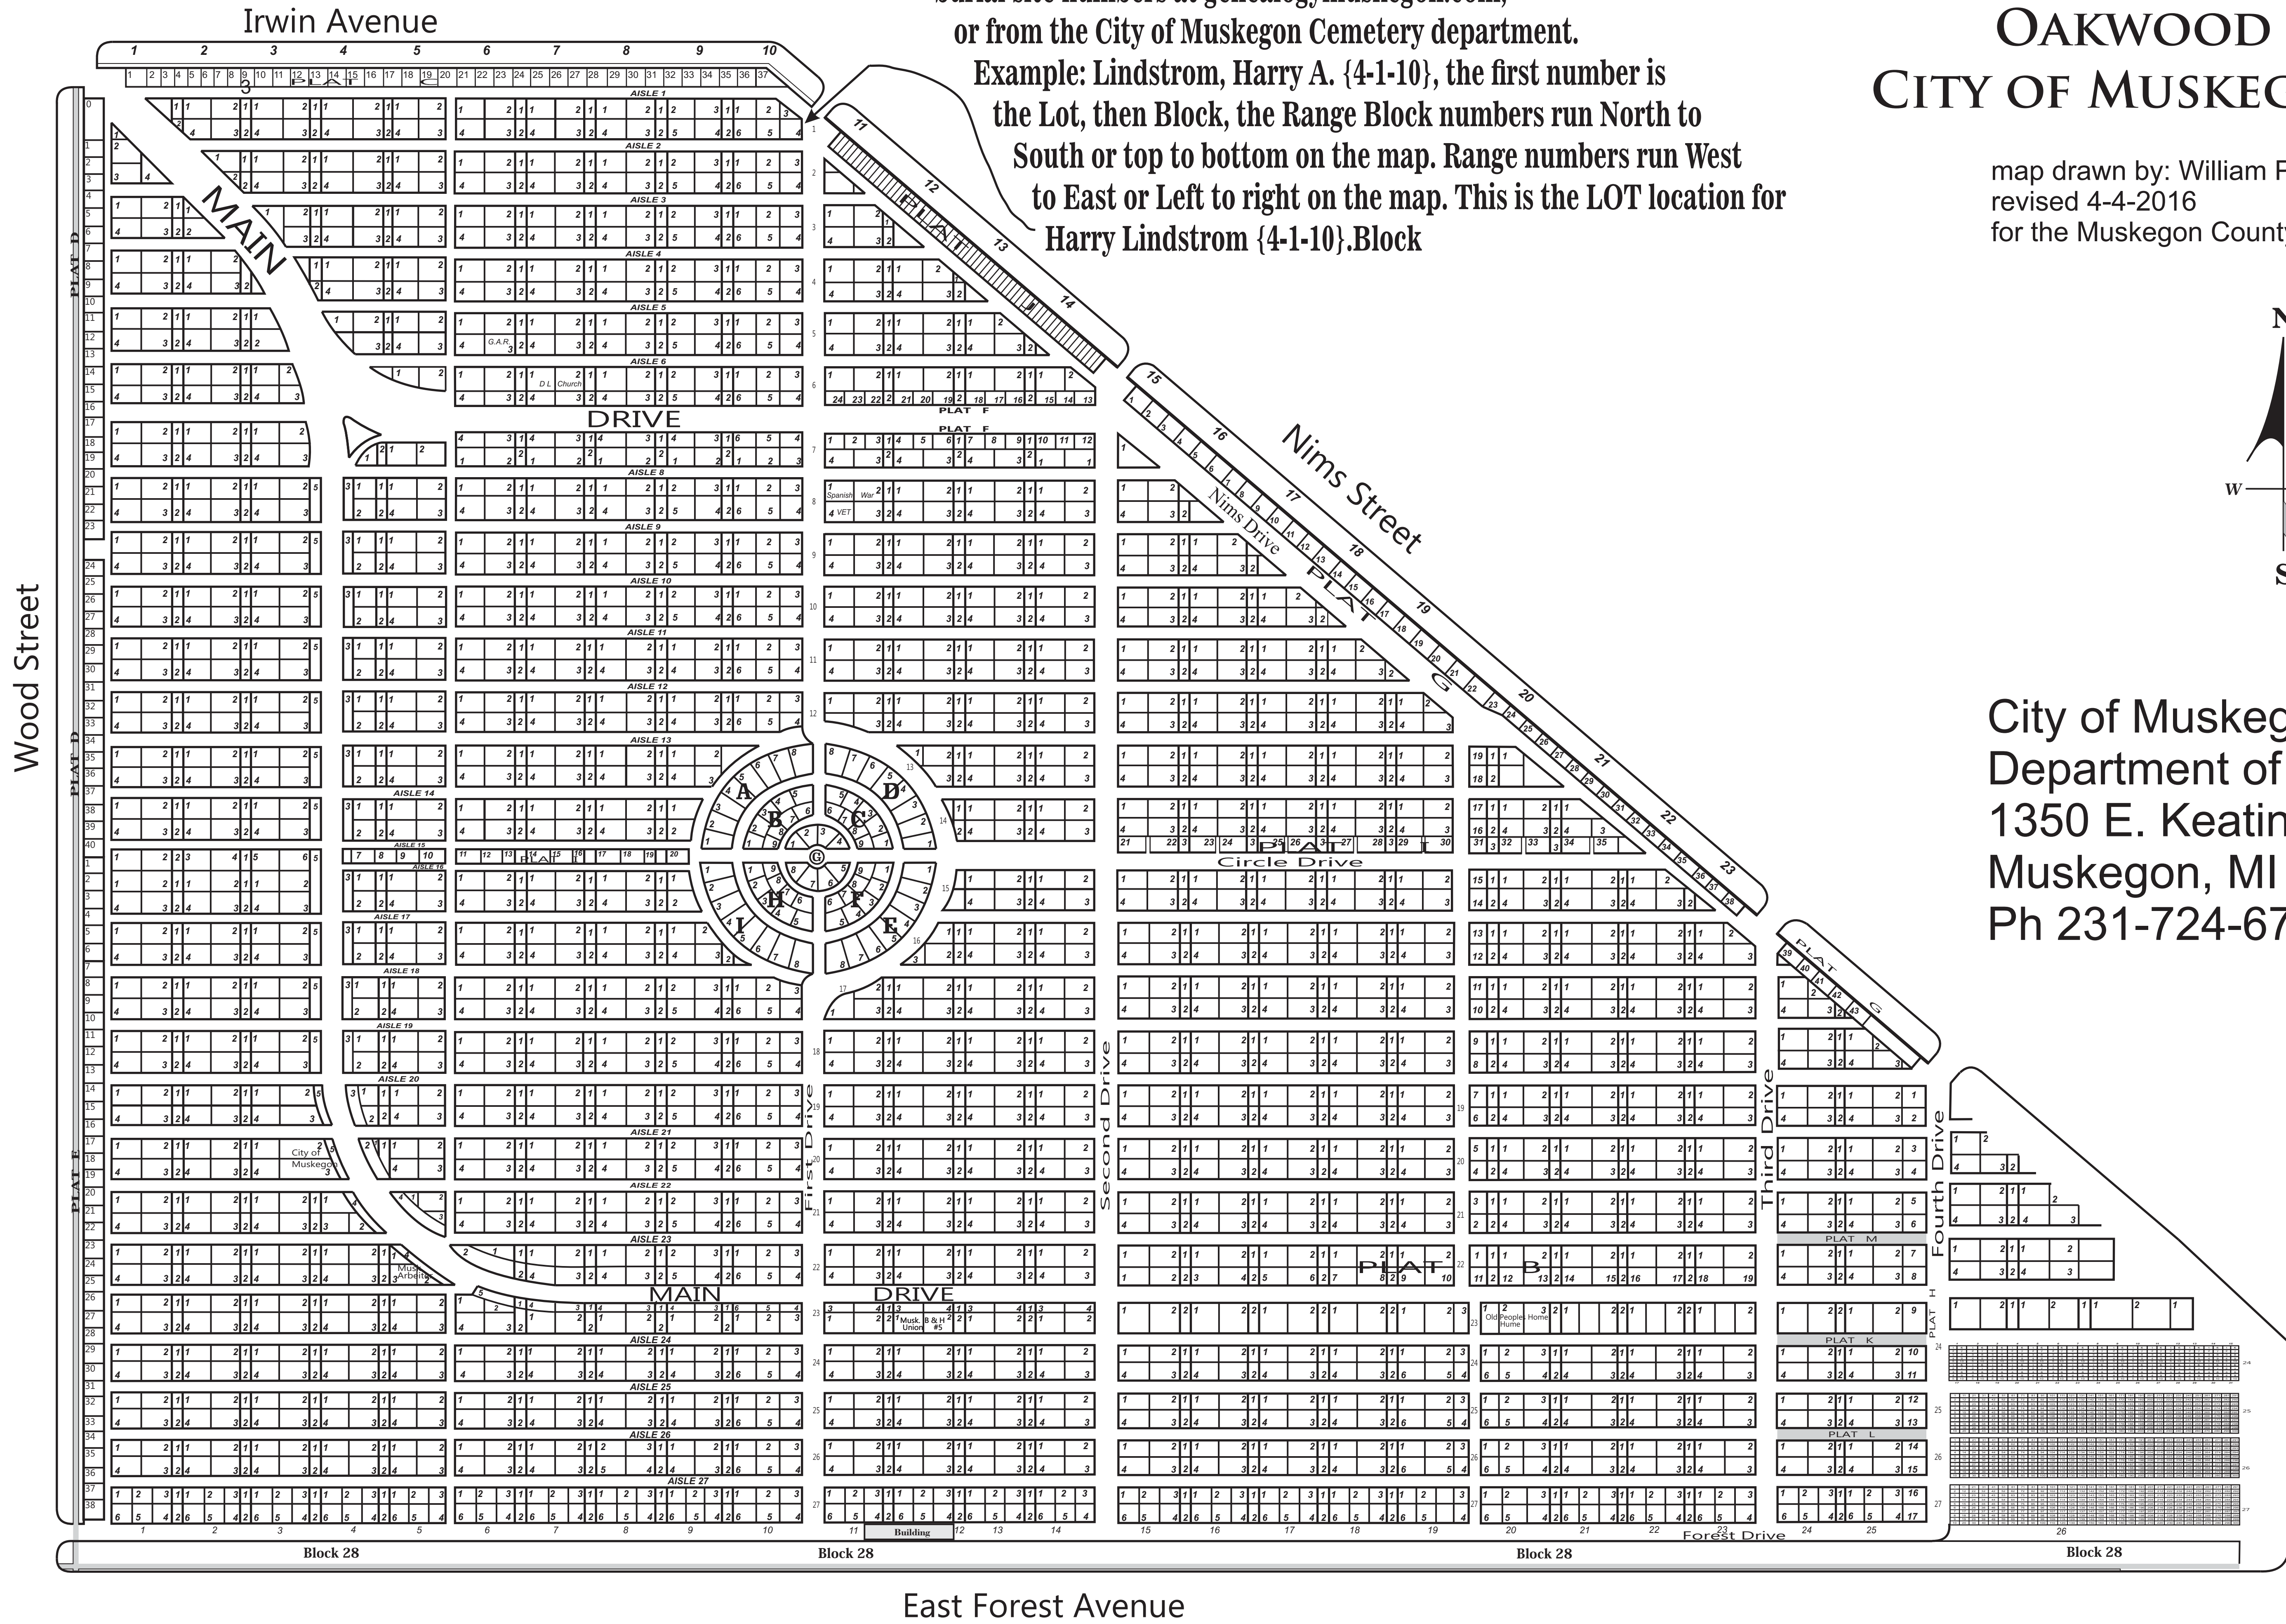

To locate a grave site on this map, obtain the burial site numbers at genealogymuskegon.com, or from the City of Muskegon Cemetery department.

Example: Lindstrom, Harry A. {4-1-10}, the first number is the Lot, then Block, the Range Block numbers run North to South or top to bottom on the map. Range numbers run West to East or Left to right on the map. This is the LOT location for Harry Lindstrom {4-1-10}.Block

OAKWOOD CEMETERY CITY OF MUSKEGON, MICHIGAN

map drawn by: William P. Hansen, 8-25-2015
revised 4-4-2016
for the Muskegon County Genealogical Society

City of Muskegon
Department of Public Works
1350 E. Keating
Muskegon, MI 49442
Ph 231-724-6783