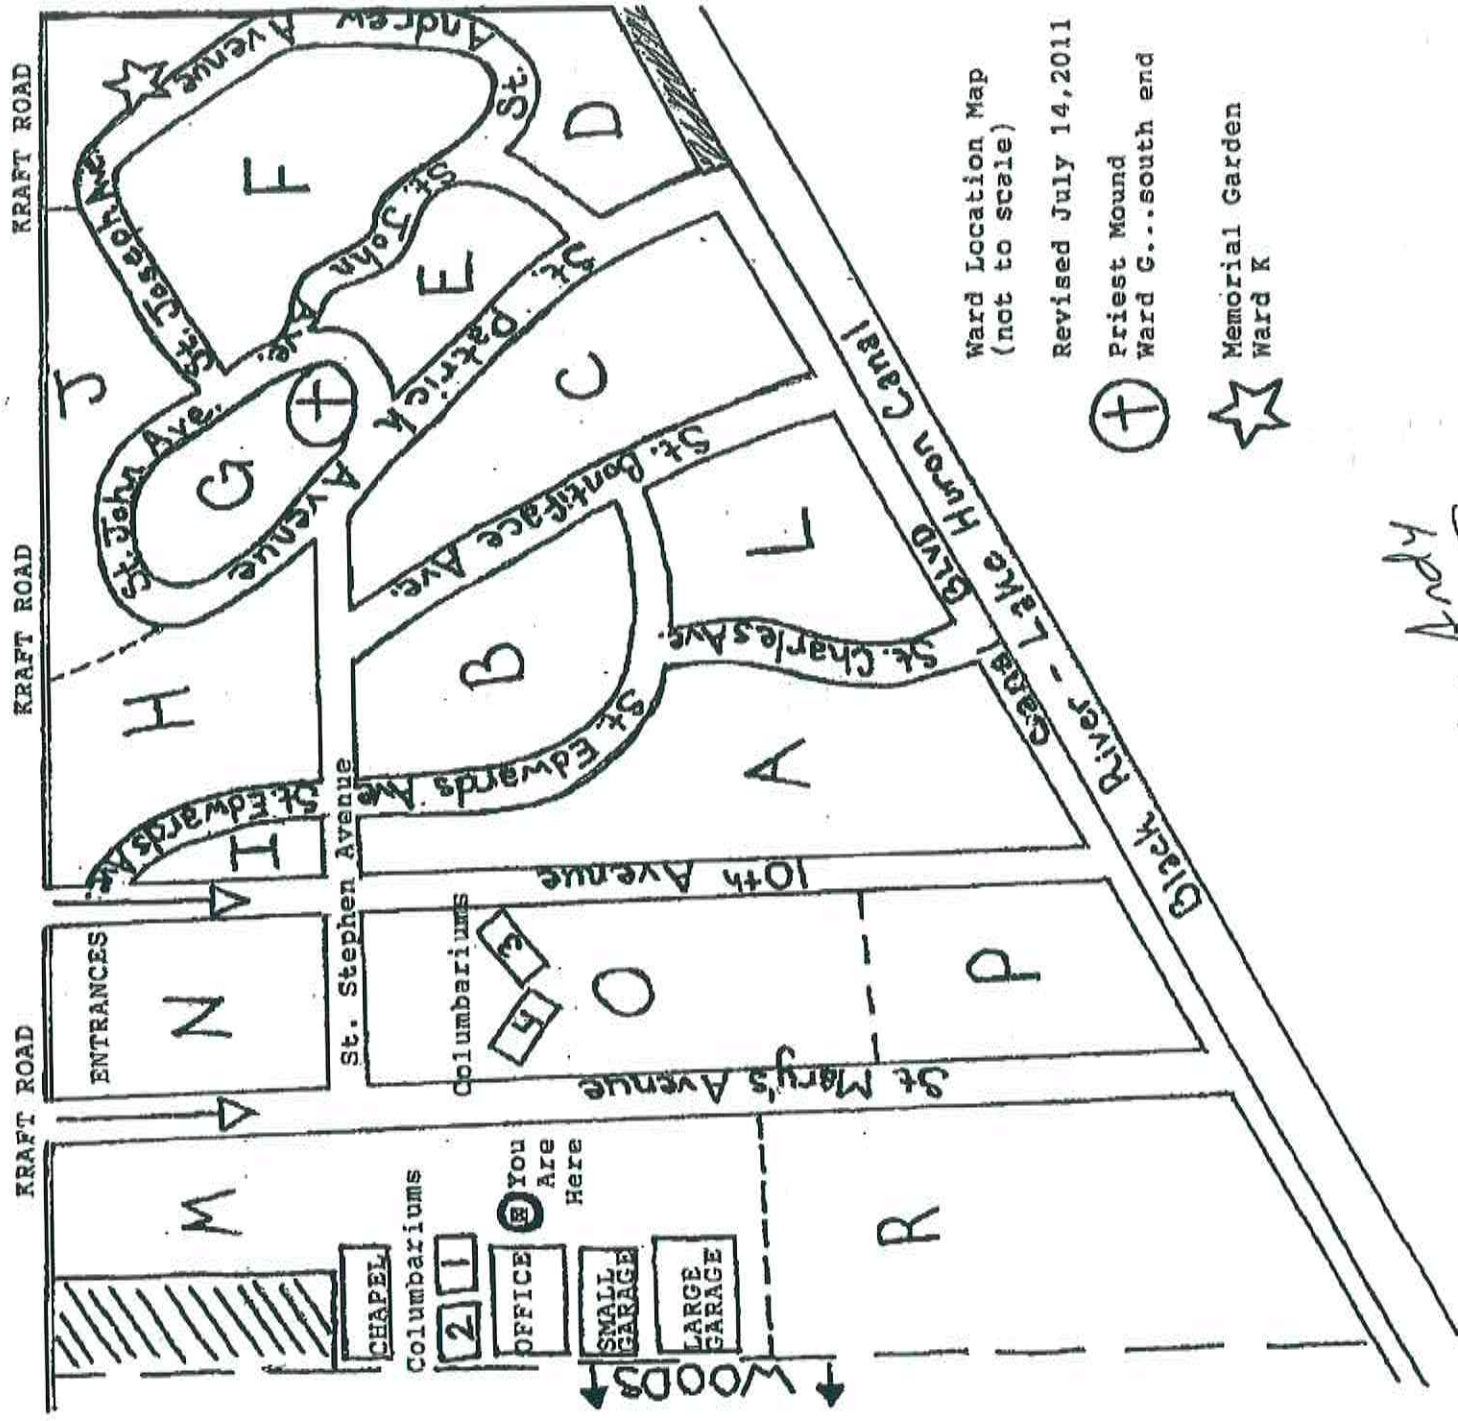

67 Acres

Est. 1875

Mt. Hope Cemetery  
1209 Kraft Road  
Port Huron, MI 48060  
(810) 985-5323

Ward Location Map  
(not to scale)

Revised July 14, 2011

⊕ Priest Mound  
Ward G...south end

☆ Memorial Garden  
Ward K

*Attr. Andy*

**MOUNT HOPE CEMETERY**

1209 KRAFFT ROAD  
FORT HURON, MICHIGAN 48060

9

KRAFFT Rd.