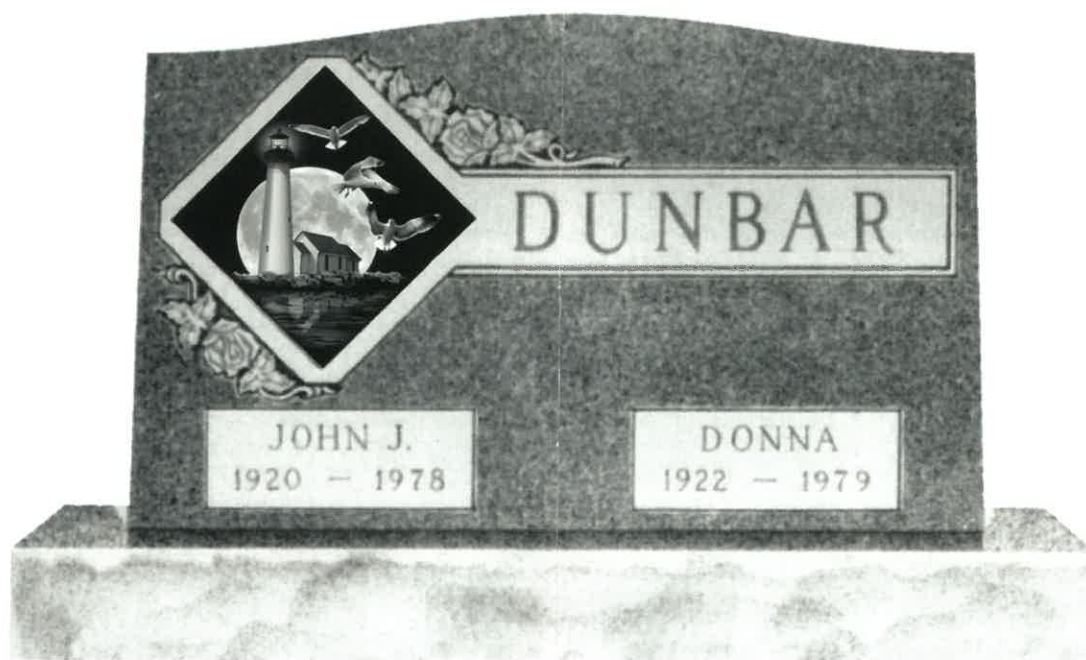

STANDARD SINGLE ITEM DESIGN INSET