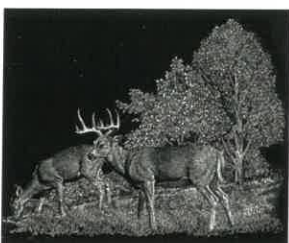

SINGLE ITEM ETCHINGS

SL217

INSET SHAPES & SIZES

The Finest black granite insets are used to enhance the beauty of any memorial. From many different sizes and shapes, we are able to reproduce for you, an almost limitless variety of combinations. Detailed designs, portraits, a favorite verse, poem or story are no trouble for our design team to create.