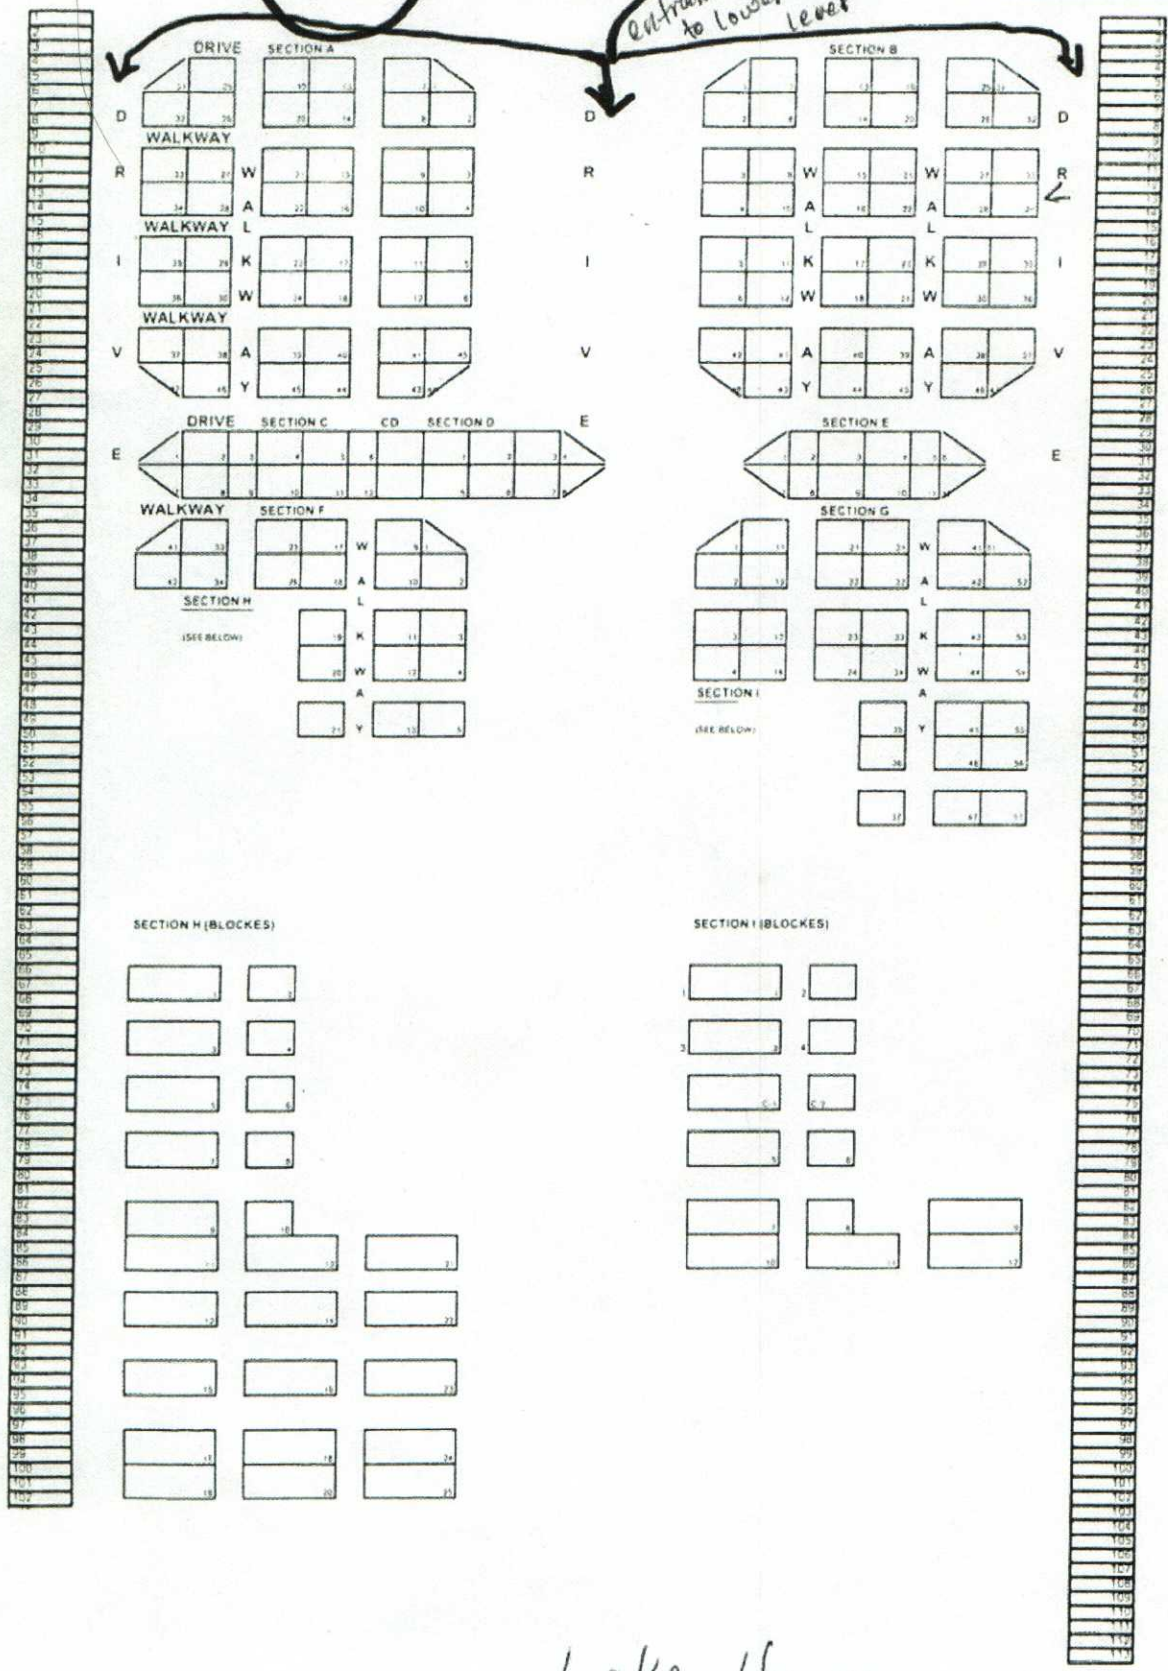

Lakeside Cem
St. Ignace, MI

entrance
up the
hill to
the upper
level

LAKESIDE CEMETERY

LOWER LEVEL

GRAHAM AVE

Graham Ave

turn-around

entrance to lower level

This side separated by a long rubber sheeting

Lake Huron