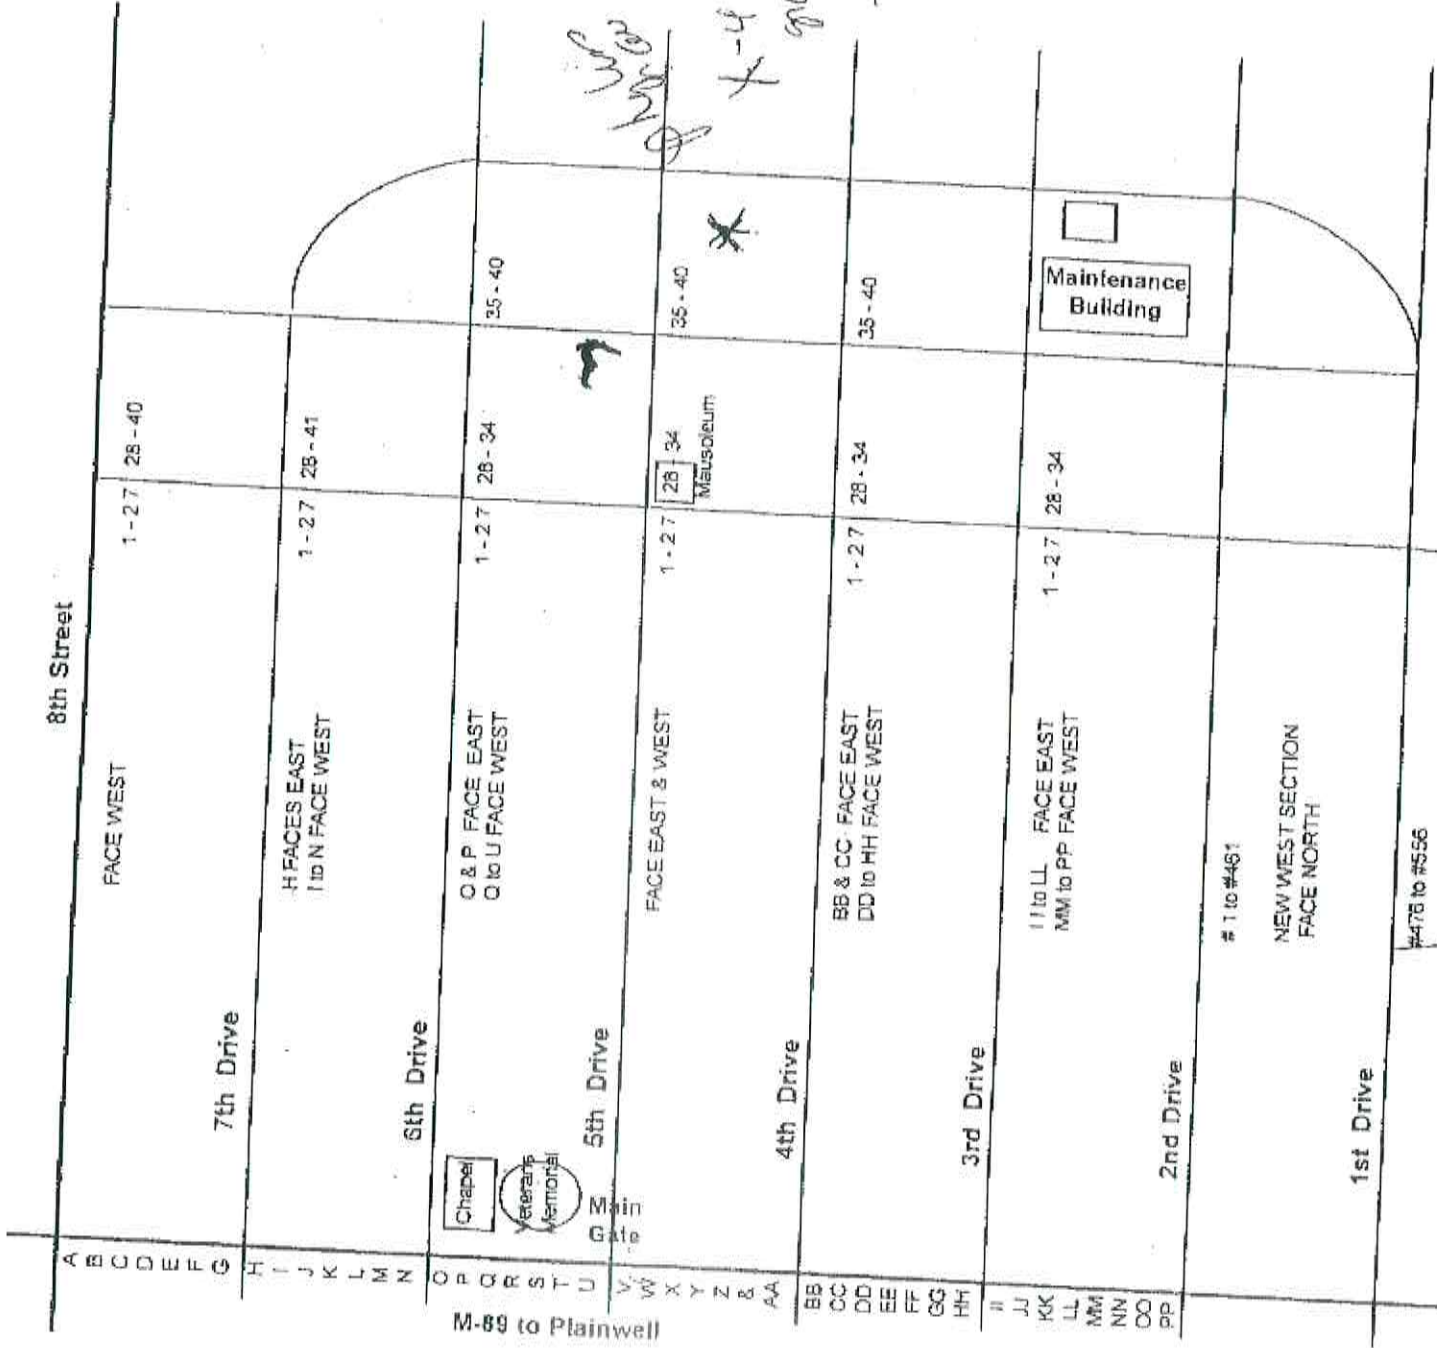

Hillside Cemetery - Plainwell

Lot Markers
Orange Marker is
located on the NE
corner of each lot