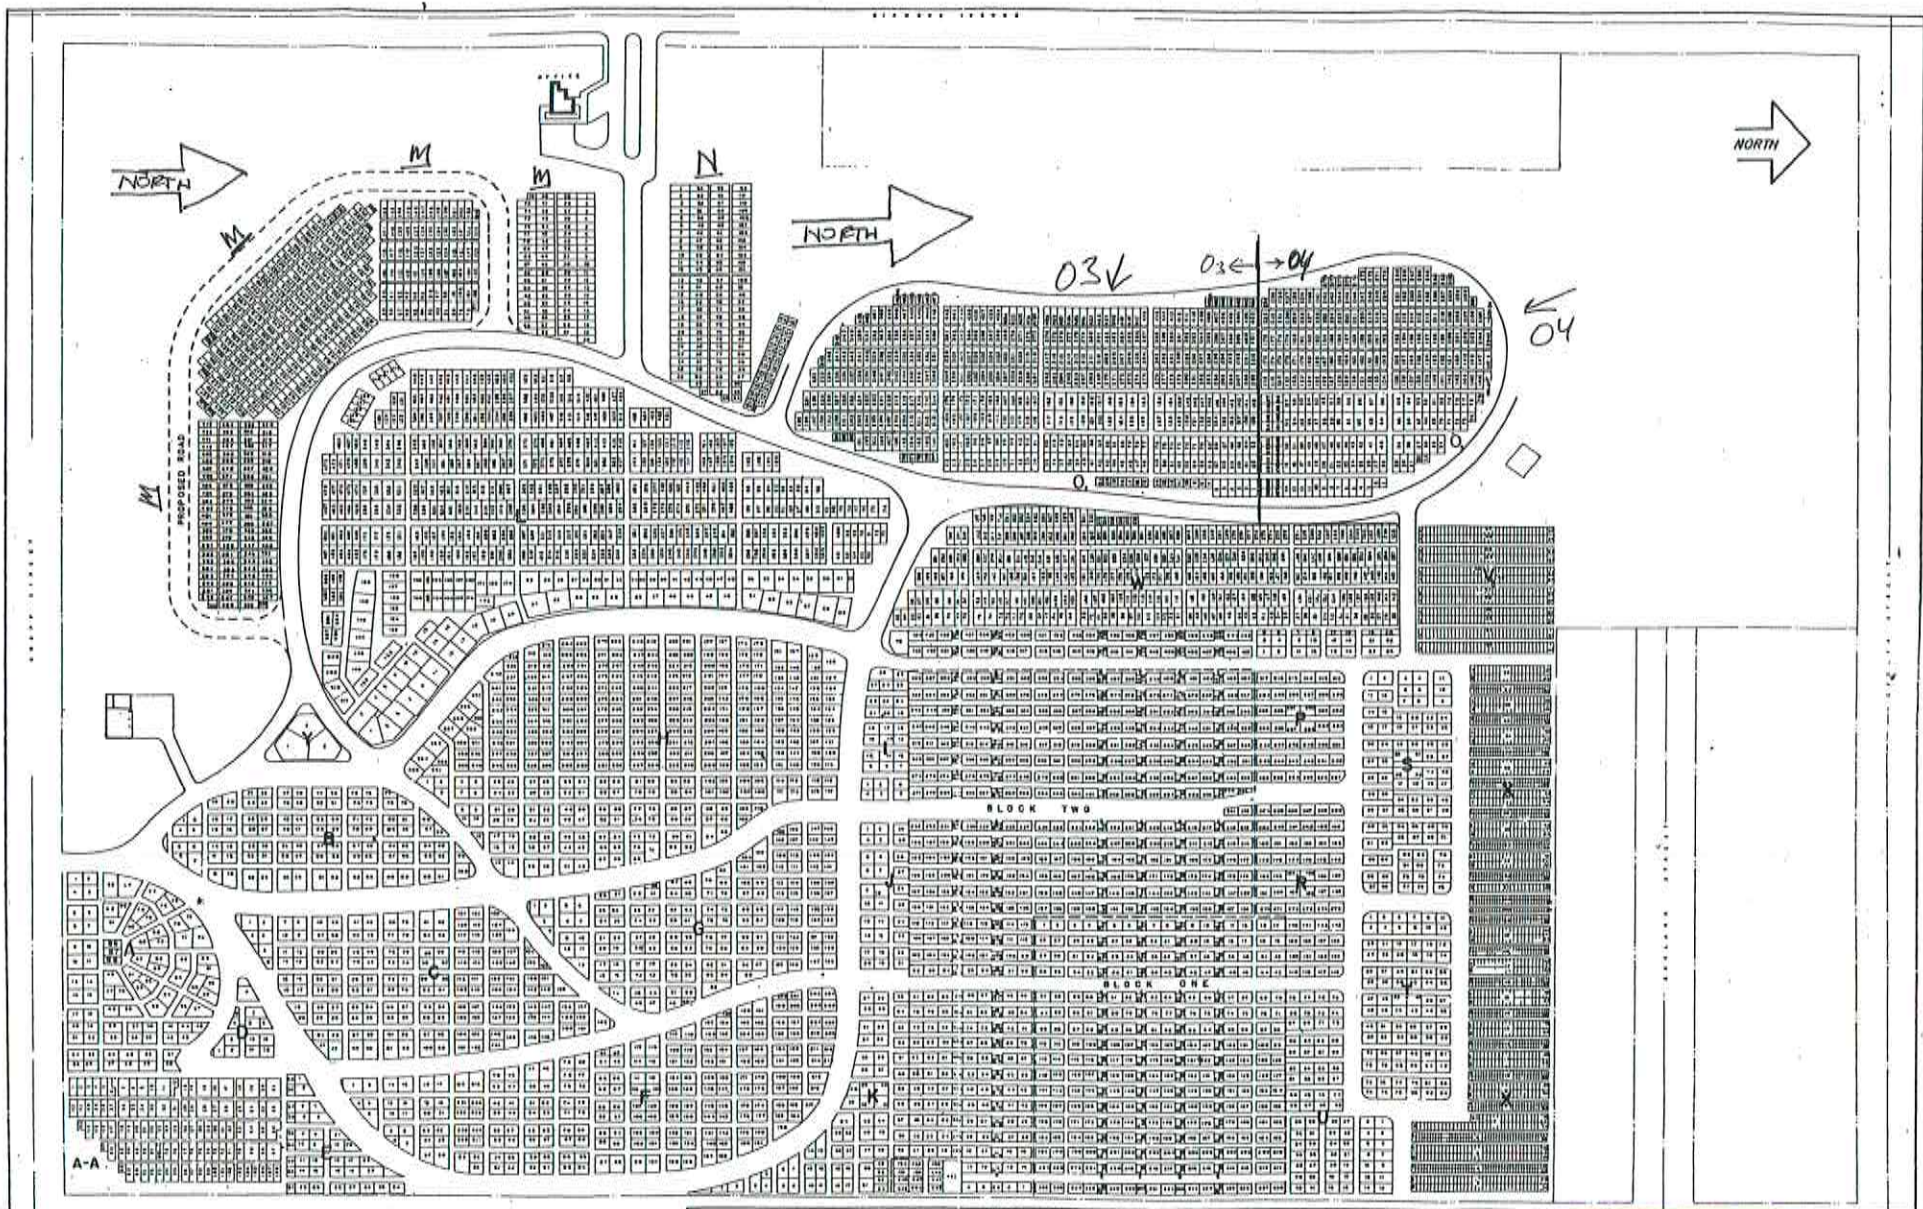

PLAT PLAINS

EN $180

PLAT PLAINS

GENERAL PLAN

1 of 1
SCALE 1" = 50'