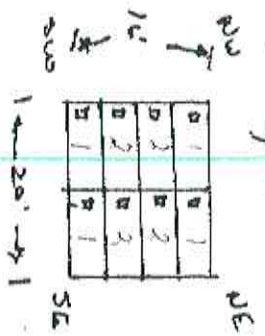

# Cresssey Cemetery PRAIRIEVILLE TWP.

Lots are 16' North-South with 100' walkway  
 Lots are 20' East-West with walkway between.

## CRESSSEY CEMETERY PRAIRIEVILLE TWP.

↑  
N

200	199	177	176	193	142	109	108	75	74	41	40	19	18
201	198	178	175	144	141	110	107	76	73	42	39	20	17
202	197	175	174	145	140	111	106	77	72	43	38	21	16
203	196	150	173	146	139	112	105	78	71	44	37	22	15
204	195	181	172	147	138	113	104	79	70	45	36	23	14
205	194												13
206	193												12
207	192												11
208	191												10
209	190												9
210	189												8
211	188												7
212	187												6
213	186												5
214	185												4
215	184												3
216	183												2
217	182												1