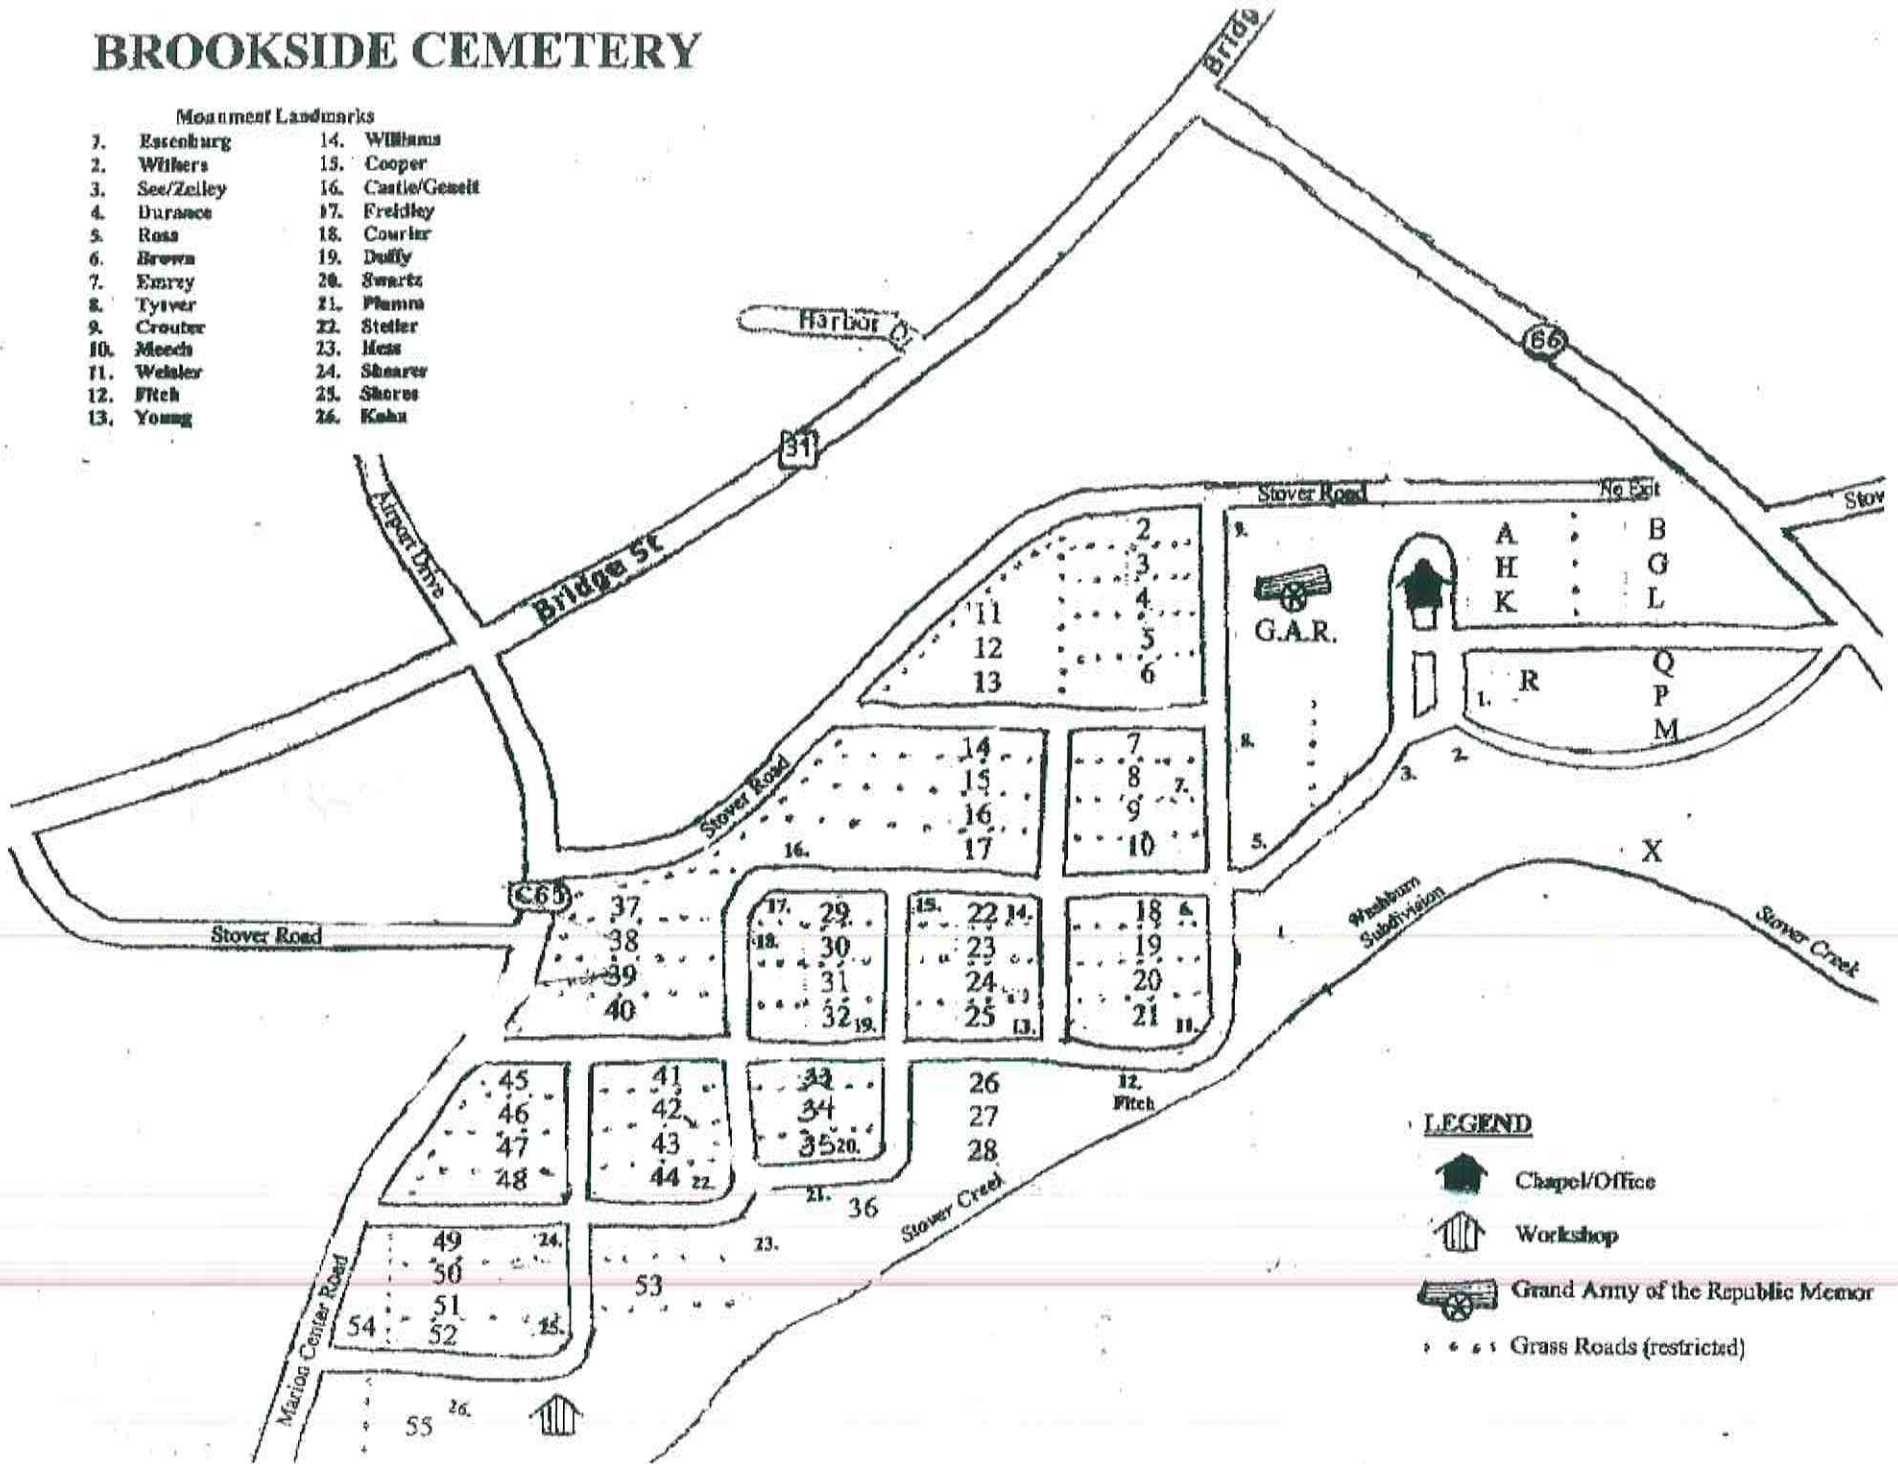

# BROOKSIDE CEMETERY

## Monument Landmarks

- |               |                   |
|---------------|-------------------|
| 1. Essenburg  | 14. Williams      |
| 2. Withers    | 15. Cooper        |
| 3. See/Zelley | 16. Castle/Gesell |
| 4. Durance    | 17. Freidley      |
| 5. Ross       | 18. Cowler        |
| 6. Brown      | 19. Duffy         |
| 7. Emrey      | 20. Swartz        |
| 8. Tysver     | 21. Planna        |
| 9. Crouter    | 22. Stetler       |
| 10. Meech     | 23. Hess          |
| 11. Weisler   | 24. Shearer       |
| 12. Fitch     | 25. Shores        |
| 13. Young     | 26. Kahn          |

## LEGEND

-  Chapel/Office
-  Workshop
-  Grand Army of the Republic Memorial
-  Grass Roads (restricted)